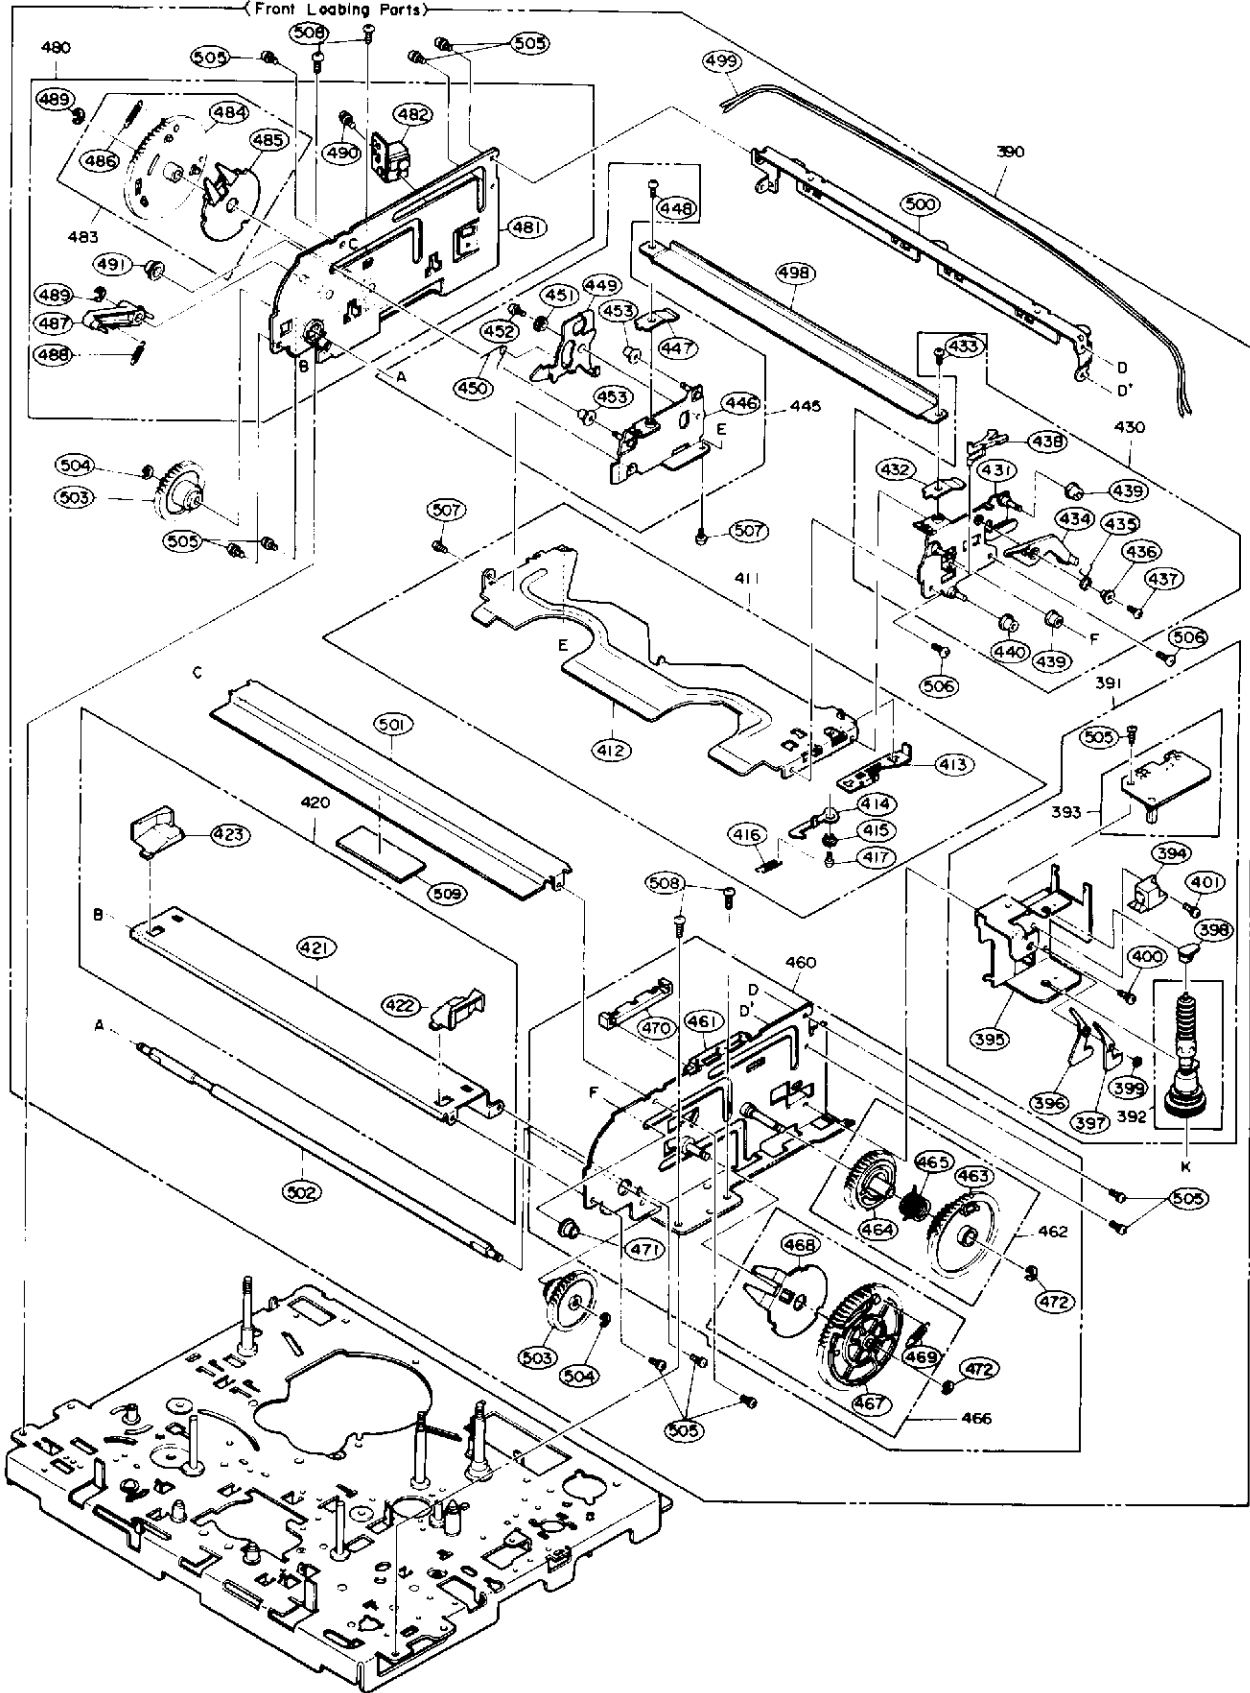

CASSETTE DECK EXPLODED VIEW-GENERAL

(Front Loading Parts)

< Loading Parts >

< Cylinder Parts >

< Sensor Parts >

Brake Parts

Ref. No.	Part No.	Description
1	62D80598240A	CYLINDER ASS'Y
2	62D80590118	UPPER DRUM
3	62D805901304	LOWER DRUM ASS'Y
4	62D80590101	CYLINDER MOUNT
5	62D805901305	VIDEO OUT PCB ASS'Y
6	62D99730000	W TAMS SCREW 2.6X6
7	62D60040902	MOTOR TM84
8	62D90550000	SCREW 2.6X20
9	62D90980000	TAMS SCREW 2.6X6
10	62D99720000	BIND TAMS SCREW 3X8
11	62D92050000	C TAPPING SCREW 3X10
12	62D95520000	SCREW (FOR CAMERA) 2X5 (NO.1)
13	62D96650000	CAP SCREW 2.6X3
14	62D80590154	DRAM EARTH FLAT SPRING
15	62D91920000	C TAPPING SCREW 2.6X5
16	62D80590102	DRAM EARTH BRACKET
17	62D805901347	DM PCB C ASS'Y
18	62D91920000	C TAPPING SCREW 2.6X5
19	62D80590126	DRAM EARTH
20	62D97150000	WASHER 2.6
23	62D80590171	CONNECTOR BRACKET
32	62D805902301	OPEN ANGLE ASS'Y
33	62D91910000	C TAPPING SCREW 2.6X4
34	62D80590229	TRACKING ADJUSTER
35	62D80000314	TAPE GUIDE
36	62D80590226	TAPE GUIDE SPRING
37	62D80000319	GUIDE CAP
38	62D80000328A	TAPE GUIDE FLANGE (C)
39	62D80000329	TAPE GUIDE FLANGE (D)
40	62D94530000	NUT 3.0
41	62D80590223	DAMPER RUBBER
51	62D805903501	LOADING BASE SEMI-ASS'Y
52	62D80590304	LOADING BLOCK (L)
53	62D80590305	LOADING BLOCK (R)
54	62D80000337	ROLLER POST ST
55	62D80000337	ROLLER POST ST
56	62D96650000	CUP SCREW 2.6X3
57	62D9C170273	SCREW (FOR) CAMERA 2X2.7
58	62D91920000	C TAPPING SCREW 2.6X5
59	62D805903502	LOADING PLATE (L) SEMI-ASS'Y
60	62D80590314	LOADING BOSS
61	62D80590308	LOADING GEAR SPRING (L)
62	62D80590306	T LOADING GEAR (L)
63	62D805903503	LOADING PLATE (R) SEMI-ASS'Y
64	62D80590309	LOADING GEAR SPRING (R)
65	62D80590307	T LOADING GEAR (R)