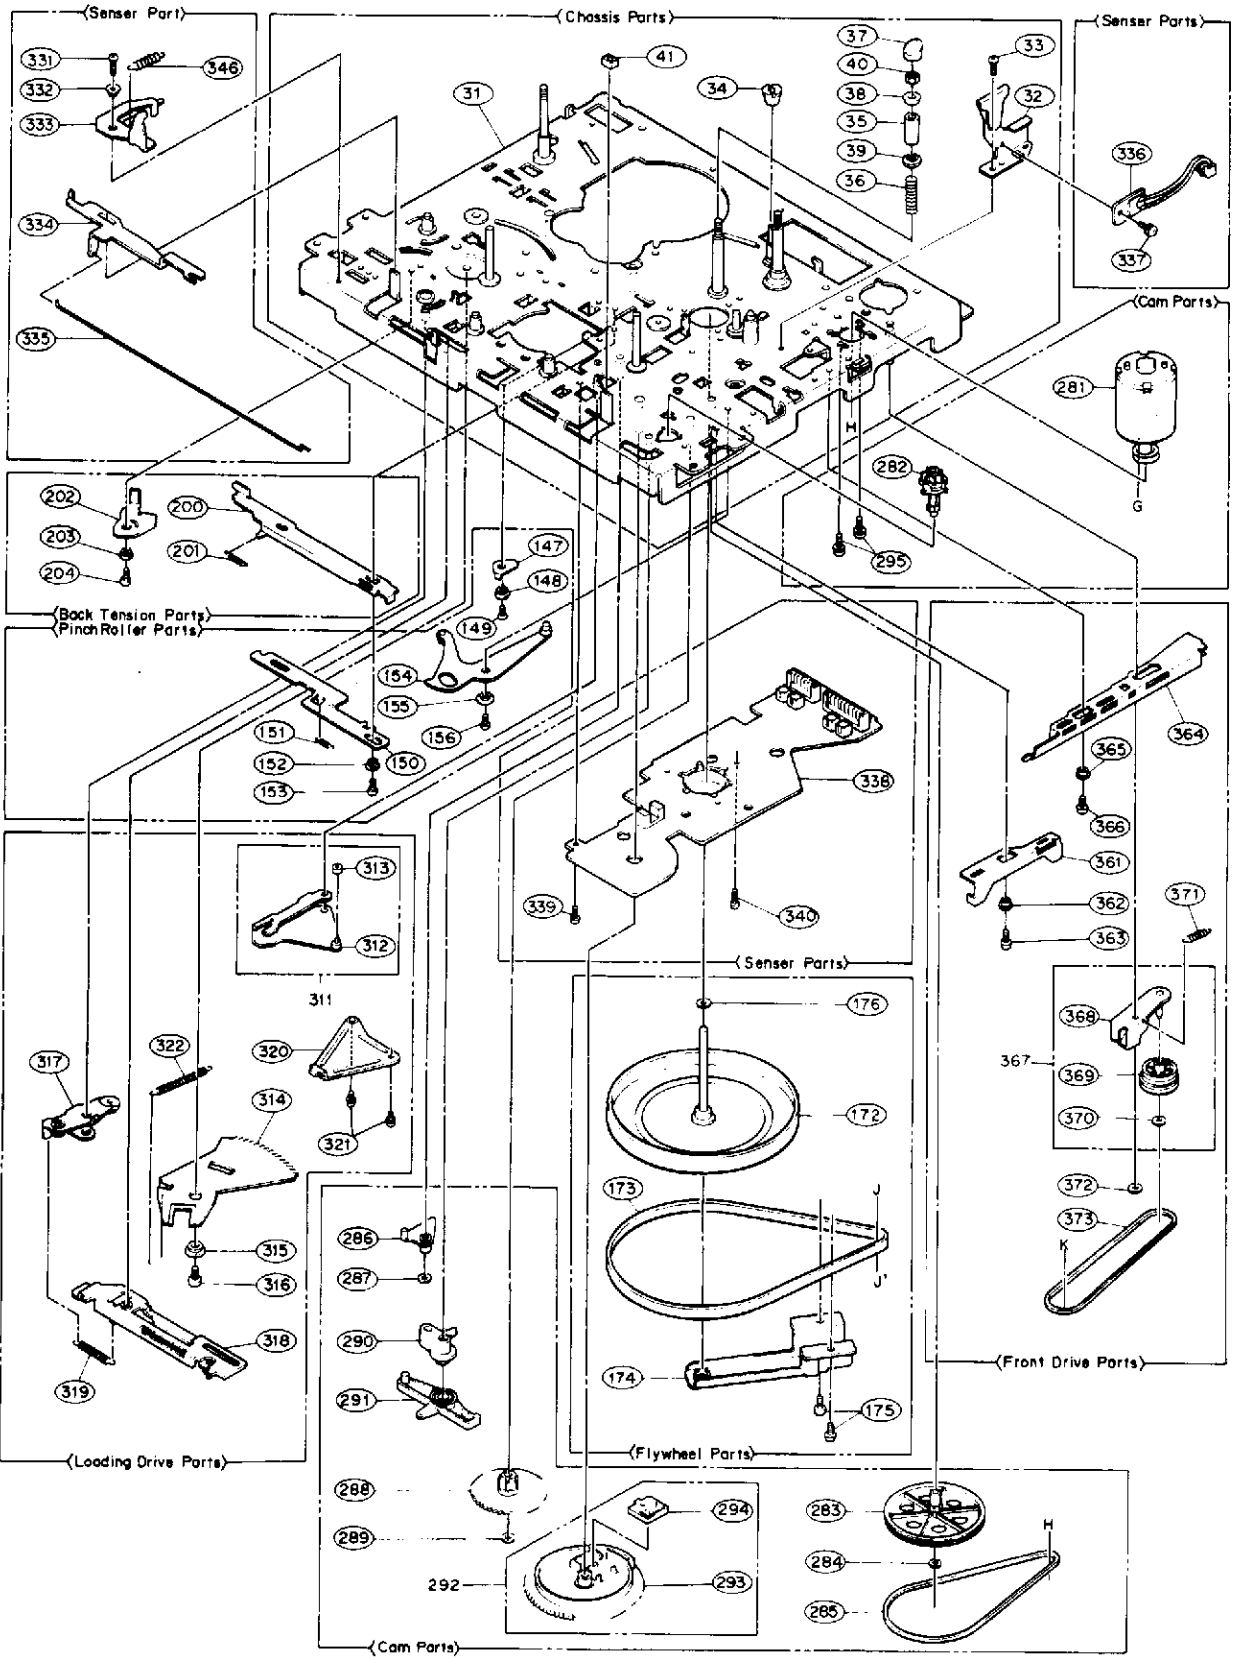

CASSETTE DECK EXPLODED VIEW-GENERAL

(Front Loading Parts)

< Loading Parts >

< Cylinder Parts >

< Sensor Parts >

Brake Parts

Ref. No.	Part No.	Description
1	62D80598240A	CYLINDER ASS'Y
2	62D80590118	UPPER DRUM
3	62D805901304	LOWER DRUM ASS'Y
4	62D80590101	CYLINDER MOUNT
5	62D805901305	VIDEO OUT PCB ASS'Y
6	62D99730000	W TAMS SCREW 2.6X6
7	62D60040902	MOTOR TM84
8	62D90550000	SCREW 2.6X20
9	62D90980000	TAMS SCREW 2.6X6
10	62D99720000	BIND TAMS SCREW 3X8
11	62D92050000	C TAPPING SCREW 3X10
12	62D95520000	SCREW (FOR CAMERA) 2X5 (NO.1)
13	62D96650000	CAP SCREW 2.6X3
14	62D80590154	DRAM EARTH FLAT SPRING
15	62D91920000	C TAPPING SCREW 2.6X5
16	62D80590102	DRAM EARTH BRACKET
17	62D805901347	DM PCB C ASS'Y
18	62D91920000	C TAPPING SCREW 2.6X5
19	62D80590126	DRAM EARTH
20	62D97150000	WASHER 2.6
23	62D80590171	CONNECTOR BRACKET
32	62D805902301	OPEN ANGLE ASS'Y
33	62D91910000	C TAPPING SCREW 2.6X4
34	62D80590229	TRACKING ADJUSTER
35	62D80000314	TAPE GUIDE
36	62D80590226	TAPE GUIDE SPRING
37	62D80000319	GUIDE CAP
38	62D80000328A	TAPE GUIDE FLANGE (C)
39	62D80000329	TAPE GUIDE FLANGE (D)
40	62D94530000	NUT 3.0
41	62D80590223	DAMPER RUBBER
51	62D805903501	LOADING BASE SEMI-ASS'Y
52	62D80590304	LOADING BLOCK (L)
53	62D80590305	LOADING BLOCK (R)
54	62D80000337	ROLLER POST ST
55	62D80000337	ROLLER POST ST
56	62D96650000	CUP SCREW 2.6X3
57	62D9C170273	SCREW (FOR) CAMERA 2X2.7
58	62D91920000	C TAPPING SCREW 2.6X5
59	62D805903502	LOADING PLATE (L) SEMI-ASS'Y
60	62D80590314	LOADING BOSS
61	62D80590308	LOADING GEAR SPRING (L)
62	62D80590306	T LOADING GEAR (L)
63	62D805903503	LOADING PLATE (R) SEMI-ASS'Y
64	62D80590309	LOADING GEAR SPRING (R)
65	62D80590307	T LOADING GEAR (R)