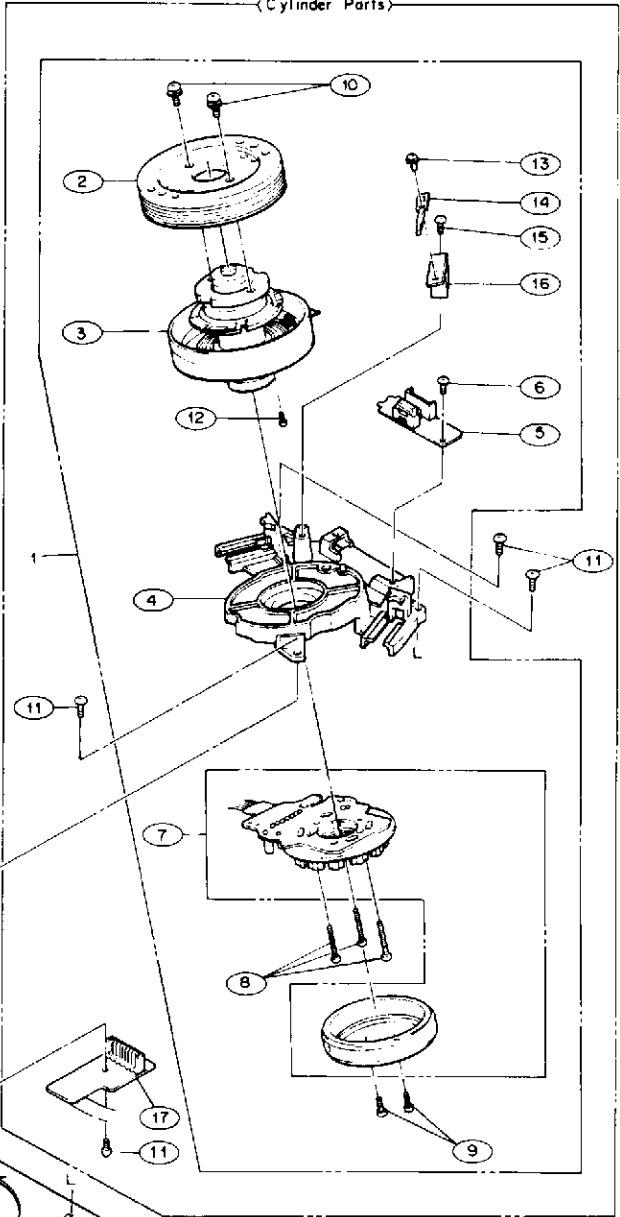

CASSETTE DECK EXPLODED VIEW-GENERAL

(Front Loading Parts)

< Loading Parts >

< Cylinder Parts >

< Sensor Parts >

Brake Parts

Ref. No.	Part No.	Description
1	62D80598240A	CYLINDER ASS'Y
2	62D80590118	UPPER DRUM
3	62D805901304	LOWER DRUM ASS'Y
4	62D80590101	CYLINDER MOUNT
5	62D805901305	VIDEO OUT PCB ASS'Y
6	62D99730000	W TAMS SCREW 2.6X6
7	62D60040902	MOTOR TM84
8	62D90550000	SCREW 2.6X20
9	62D90980000	TAMS SCREW 2.6X6
10	62D99720000	BIND TAMS SCREW 3X8
11	62D92050000	C TAPPING SCREW 3X10
12	62D95520000	SCREW (FOR CAMERA) 2X5 (NO.1)
13	62D96650000	CAP SCREW 2.6X3
14	62D80590154	DRAM EARTH FLAT SPRING
15	62D91920000	C TAPPING SCREW 2.6X5
16	62D80590102	DRAM EARTH BRACKET
17	62D805901347	DM PCB C ASS'Y
18	62D91920000	C TAPPING SCREW 2.6X5
19	62D80590126	DRAM EARTH
20	62D97150000	WASHER 2.6
23	62D80590171	CONNECTOR BRACKET
32	62D805902301	OPEN ANGLE ASS'Y
33	62D91910000	C TAPPING SCREW 2.6X4
34	62D80590229	TRACKING ADJUSTER
35	62D80000314	TAPE GUIDE
36	62D80590226	TAPE GUIDE SPRING
37	62D80000319	GUIDE CAP
38	62D80000328A	TAPE GUIDE FLANGE (C)
39	62D80000329	TAPE GUIDE FLANGE (D)
40	62D94530000	NUT 3.0
41	62D80590223	DAMPER RUBBER
51	62D805903501	LOADING BASE SEMI-ASS'Y
52	62D80590304	LOADING BLOCK (L)
53	62D80590305	LOADING BLOCK (R)
54	62D80000337	ROLLER POST ST
55	62D80000337	ROLLER POST ST
56	62D96650000	CUP SCREW 2.6X3
57	62D9C170273	SCREW (FOR) CAMERA 2X2.7
58	62D91920000	C TAPPING SCREW 2.6X5
59	62D805903502	LOADING PLATE (L) SEMI-ASS'Y
60	62D80590314	LOADING BOSS
61	62D80590308	LOADING GEAR SPRING (L)
62	62D80590306	T LOADING GEAR (L)
63	62D805903503	LOADING PLATE (R) SEMI-ASS'Y
64	62D80590309	LOADING GEAR SPRING (R)
65	62D80590307	T LOADING GEAR (R)