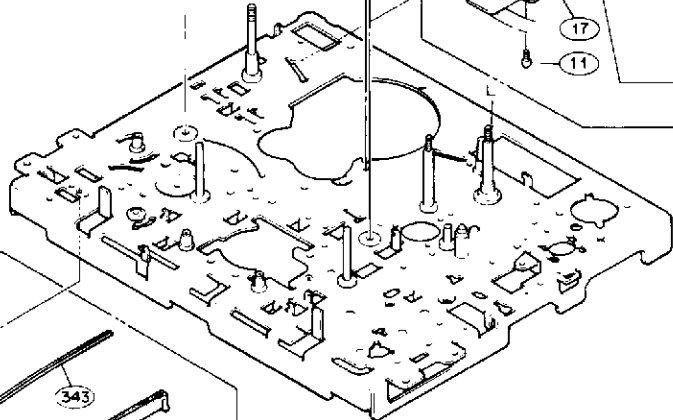

CASSETTE DECK EXPLODED VIEW-GENERAL

(Front Loading Parts)

< Loading Parts >

< Cylinder Parts >

< Sensor Parts >

Brake Parts

Ref. No.	Part No.	Description
1	62D80598240A	CYLINDER ASS'Y
2	62D80590118	UPPER DRUM
3	62D805901304	LOWER DRUM ASS'Y
4	62D80590101	CYLINDER MOUNT
5	62D805901305	VIDEO OUT PCB ASS'Y
6	62D99730000	W TAMS SCREW 2.6X6
7	62D60040902	MOTOR TM84
8	62D90550000	SCREW 2.6X20
9	62D90980000	TAMS SCREW 2.6X6
10	62D99720000	BIND TAMS SCREW 3X8
11	62D92050000	C TAPPING SCREW 3X10
12	62D95520000	SCREW (FOR CAMERA) 2X5 (NO.1)
13	62D96650000	CAP SCREW 2.6X3
14	62D80590154	DRAM EARTH FLAT SPRING
15	62D91920000	C TAPPING SCREW 2.6X5
16	62D80590102	DRAM EARTH BRACKET
17	62D805901347	DM PCB C ASS'Y
18	62D91920000	C TAPPING SCREW 2.6X5
19	62D80590126	DRAM EARTH
20	62D97150000	WASHER 2.6
23	62D80590171	CONNECTOR BRACKET
32	62D805902301	OPEN ANGLE ASS'Y
33	62D91910000	C TAPPING SCREW 2.6X4
34	62D80590229	TRACKING ADJUSTER
35	62D80000314	TAPE GUIDE
36	62D80590226	TAPE GUIDE SPRING
37	62D80000319	GUIDE CAP
38	62D80000328A	TAPE GUIDE FLANGE (C)
39	62D80000329	TAPE GUIDE FLANGE (D)
40	62D94530000	NUT 3.0
41	62D80590223	DAMPER RUBBER
51	62D805903501	LOADING BASE SEMI-ASS'Y
52	62D80590304	LOADING BLOCK (L)
53	62D80590305	LOADING BLOCK (R)
54	62D80000337	ROLLER POST ST
55	62D80000337	ROLLER POST ST
56	62D96650000	CUP SCREW 2.6X3
57	62D9C170273	SCREW (FOR) CAMERA 2X2.7
58	62D91920000	C TAPPING SCREW 2.6X5
59	62D805903502	LOADING PLATE (L) SEMI-ASS'Y
60	62D80590314	LOADING BOSS
61	62D80590308	LOADING GEAR SPRING (L)
62	62D80590306	T LOADING GEAR (L)
63	62D805903503	LOADING PLATE (R) SEMI-ASS'Y
64	62D80590309	LOADING GEAR SPRING (R)
65	62D80590307	T LOADING GEAR (R)