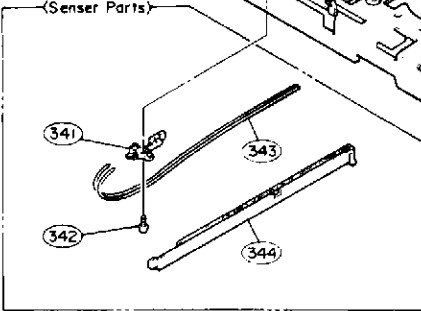

CASSETTE DECK EXPLODED VIEW-GENERAL

(Front Loading Parts)

< Loading Parts >

< Cylinder Parts >

< Sensor Parts >

Brake Parts

Ref. No.	Part No.	Description
1	62D80598240A	CYLINDER ASS'Y
2	62D80590118	UPPER DRUM
3	62D805901304	LOWER DRUM ASS'Y
4	62D80590101	CYLINDER MOUNT
5	62D805901305	VIDEO OUT PCB ASS'Y
6	62D99730000	W TAMS SCREW 2.6X6
7	62D60040902	MOTOR TM84
8	62D90550000	SCREW 2.6X20
9	62D90980000	TAMS SCREW 2.6X6
10	62D99720000	BIND TAMS SCREW 3X8
11	62D92050000	C TAPPING SCREW 3X10
12	62D95520000	SCREW (FOR CAMERA) 2X5 (NO.1)
13	62D96650000	CAP SCREW 2.6X3
14	62D80590154	DRAM EARTH FLAT SPRING
15	62D91920000	C TAPPING SCREW 2.6X5
16	62D80590102	DRAM EARTH BRACKET
17	62D805901347	DM PCB C ASS'Y
18	62D91920000	C TAPPING SCREW 2.6X5
19	62D80590126	DRAM EARTH
20	62D97150000	WASHER 2.6
23	62D80590171	CONNECTOR BRACKET
32	62D805902301	OPEN ANGLE ASS'Y
33	62D91910000	C TAPPING SCREW 2.6X4
34	62D80590229	TRACKING ADJUSTER
35	62D80000314	TAPE GUIDE
36	62D80590226	TAPE GUIDE SPRING
37	62D80000319	GUIDE CAP
38	62D80000328A	TAPE GUIDE FLANGE (C)
39	62D80000329	TAPE GUIDE FLANGE (D)
40	62D94530000	NUT 3.0
41	62D80590223	DAMPER RUBBER
51	62D805903501	LOADING BASE SEMI-ASS'Y
52	62D80590304	LOADING BLOCK (L)
53	62D80590305	LOADING BLOCK (R)
54	62D80000337	ROLLER POST ST
55	62D80000337	ROLLER POST ST
56	62D96650000	CUP SCREW 2.6X3
57	62D9C170273	SCREW (FOR) CAMERA 2X2.7
58	62D91920000	C TAPPING SCREW 2.6X5
59	62D805903502	LOADING PLATE (L) SEMI-ASS'Y
60	62D80590314	LOADING BOSS
61	62D80590308	LOADING GEAR SPRING (L)
62	62D80590306	T LOADING GEAR (L)
63	62D805903503	LOADING PLATE (R) SEMI-ASS'Y
64	62D80590309	LOADING GEAR SPRING (R)
65	62D80590307	T LOADING GEAR (R)