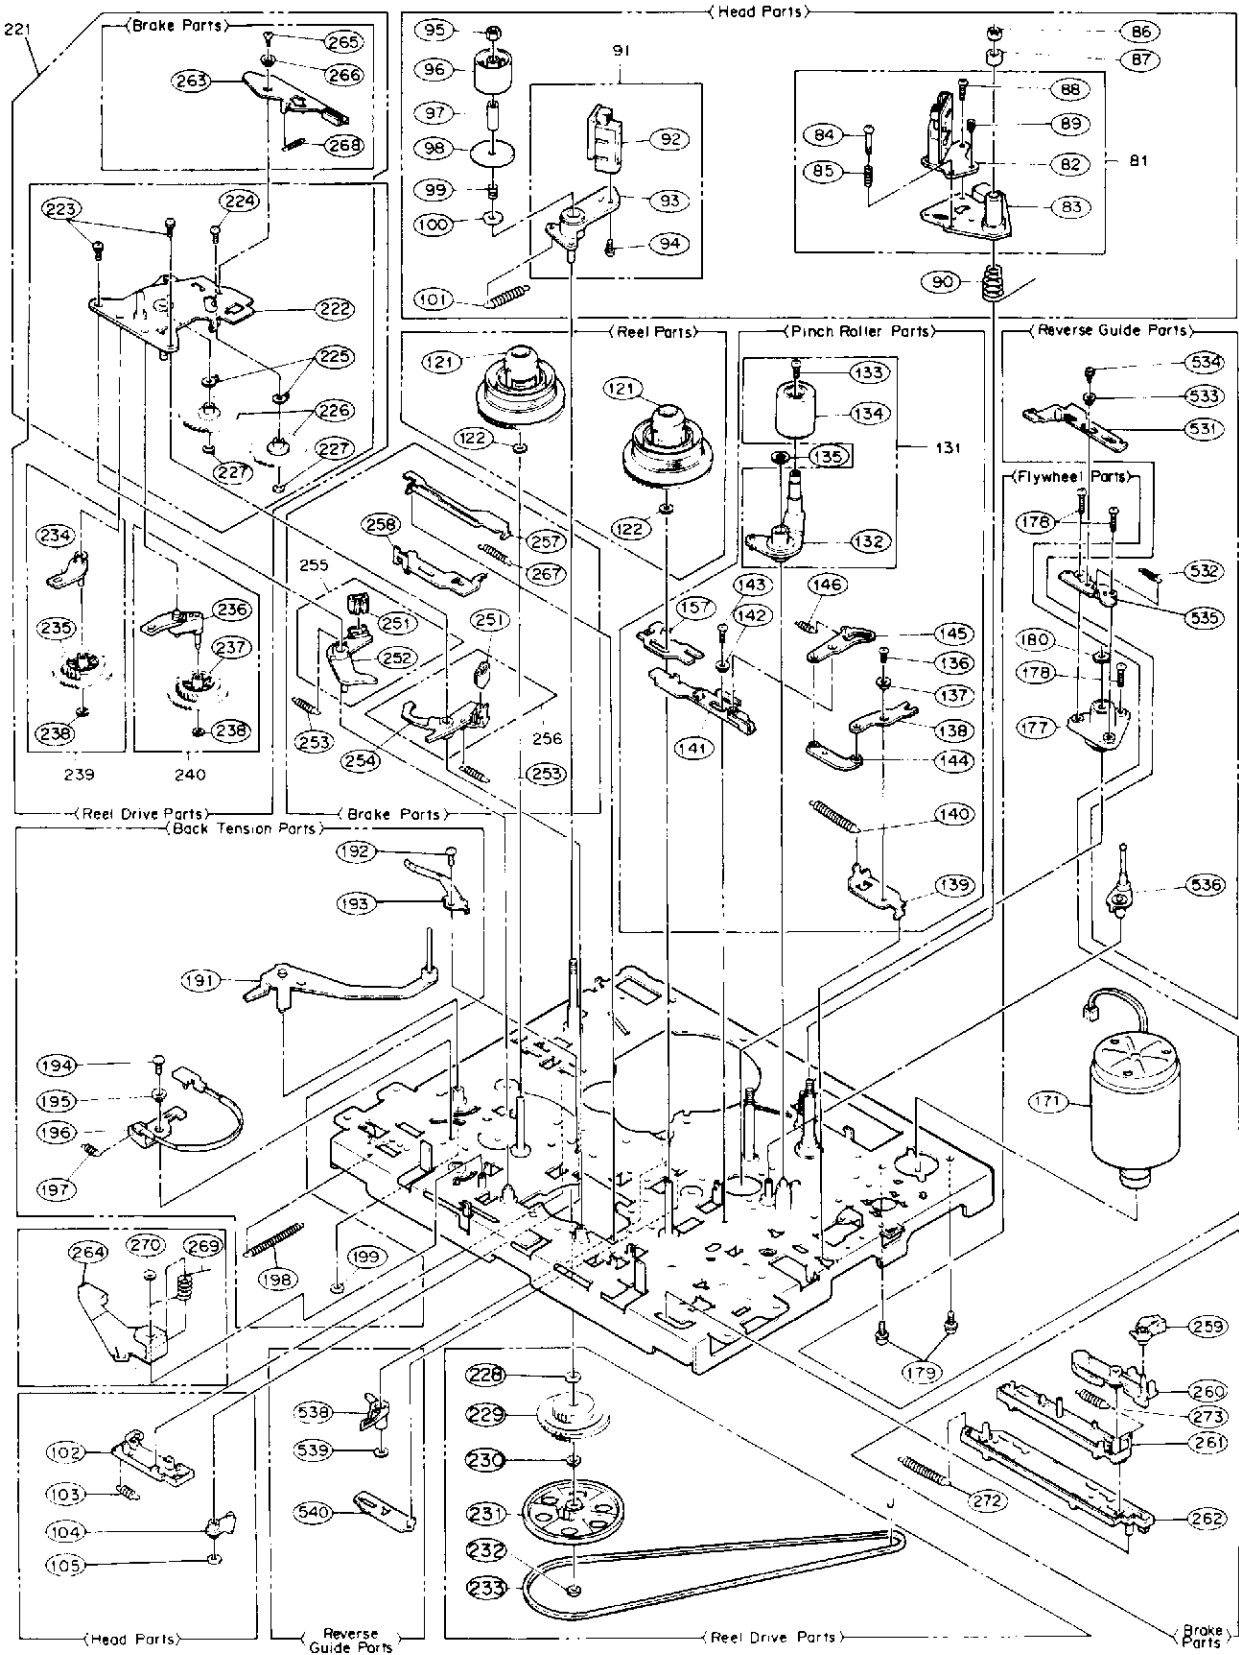

CASSETTE DECK EXPLODED VIEW-GENERAL

(Front Loading Parts)

< Loading Parts >

< Cylinder Parts >

< Sensor Parts >

Brake Parts

Ref. No.	Part No.	Description
1	62D80598240A	CYLINDER ASS'Y
2	62D80590118	UPPER DRUM
3	62D805901304	LOWER DRUM ASS'Y
4	62D80590101	CYLINDER MOUNT
5	62D805901305	VIDEO OUT PCB ASS'Y
6	62D99730000	W TAMS SCREW 2.6X6
7	62D60040902	MOTOR TM84
8	62D90550000	SCREW 2.6X20
9	62D90980000	TAMS SCREW 2.6X6
10	62D99720000	BIND TAMS SCREW 3X8
11	62D92050000	C TAPPING SCREW 3X10
12	62D95520000	SCREW (FOR CAMERA) 2X5 (NO.1)
13	62D96650000	CAP SCREW 2.6X3
14	62D80590154	DRAM EARTH FLAT SPRING
15	62D91920000	C TAPPING SCREW 2.6X5
16	62D80590102	DRAM EARTH BRACKET
17	62D805901347	DM PCB C ASS'Y
18	62D91920000	C TAPPING SCREW 2.6X5
19	62D80590126	DRAM EARTH
20	62D97150000	WASHER 2.6
23	62D80590171	CONNECTOR BRACKET
32	62D805902301	OPEN ANGLE ASS'Y
33	62D91910000	C TAPPING SCREW 2.6X4
34	62D80590229	TRACKING ADJUSTER
35	62D80000314	TAPE GUIDE
36	62D80590226	TAPE GUIDE SPRING
37	62D80000319	GUIDE CAP
38	62D80000328A	TAPE GUIDE FLANGE (C)
39	62D80000329	TAPE GUIDE FLANGE (D)
40	62D94530000	NUT 3.0
41	62D80590223	DAMPER RUBBER
51	62D805903501	LOADING BASE SEMI-ASS'Y
52	62D80590304	LOADING BLOCK (L)
53	62D80590305	LOADING BLOCK (R)
54	62D80000337	ROLLER POST ST
55	62D80000337	ROLLER POST ST
56	62D96650000	CUP SCREW 2.6X3
57	62D9C170273	SCREW (FOR) CAMERA 2X2.7
58	62D91920000	C TAPPING SCREW 2.6X5
59	62D805903502	LOADING PLATE (L) SEMI-ASS'Y
60	62D80590314	LOADING BOSS
61	62D80590308	LOADING GEAR SPRING (L)
62	62D80590306	T LOADING GEAR (L)
63	62D805903503	LOADING PLATE (R) SEMI-ASS'Y
64	62D80590309	LOADING GEAR SPRING (R)
65	62D80590307	T LOADING GEAR (R)