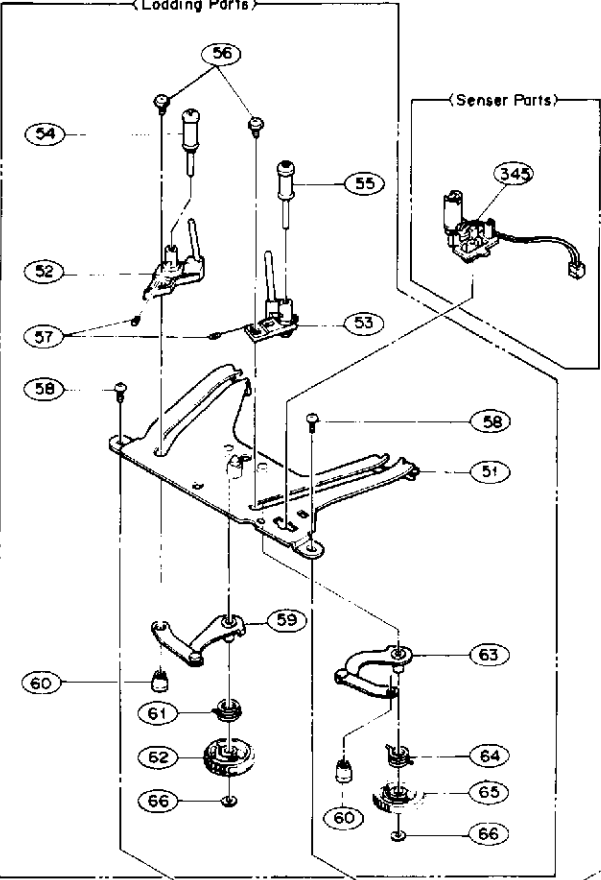

CASSETTE DECK EXPLODED VIEW-GENERAL

(Front Loading Parts)

< Loading Parts >

< Cylinder Parts >

< Sensor Parts >

Brake Parts

Ref. No.	Part No.	Description
1	62D80598240A	CYLINDER ASS'Y
2	62D80590118	UPPER DRUM
3	62D805901304	LOWER DRUM ASS'Y
4	62D80590101	CYLINDER MOUNT
5	62D805901305	VIDEO OUT PCB ASS'Y
6	62D99730000	W TAMS SCREW 2.6X6
7	62D60040902	MOTOR TM84
8	62D90550000	SCREW 2.6X20
9	62D90980000	TAMS SCREW 2.6X6
10	62D99720000	BIND TAMS SCREW 3X8
11	62D92050000	C TAPPING SCREW 3X10
12	62D95520000	SCREW (FOR CAMERA) 2X5 (NO.1)
13	62D96650000	CAP SCREW 2.6X3
14	62D80590154	DRAM EARTH FLAT SPRING
15	62D91920000	C TAPPING SCREW 2.6X5
16	62D80590102	DRAM EARTH BRACKET
17	62D805901347	DM PCB C ASS'Y
18	62D91920000	C TAPPING SCREW 2.6X5
19	62D80590126	DRAM EARTH
20	62D97150000	WASHER 2.6
23	62D80590171	CONNECTOR BRACKET
32	62D805902301	OPEN ANGLE ASS'Y
33	62D91910000	C TAPPING SCREW 2.6X4
34	62D80590229	TRACKING ADJUSTER
35	62D80000314	TAPE GUIDE
36	62D80590226	TAPE GUIDE SPRING
37	62D80000319	GUIDE CAP
38	62D80000328A	TAPE GUIDE FLANGE (C)
39	62D80000329	TAPE GUIDE FLANGE (D)
40	62D94530000	NUT 3.0
41	62D80590223	DAMPER RUBBER
51	62D805903501	LOADING BASE SEMI-ASS'Y
52	62D80590304	LOADING BLOCK (L)
53	62D80590305	LOADING BLOCK (R)
54	62D80000337	ROLLER POST ST
55	62D80000337	ROLLER POST ST
56	62D96650000	CUP SCREW 2.6X3
57	62D9C170273	SCREW (FOR) CAMERA 2X2.7
58	62D91920000	C TAPPING SCREW 2.6X5
59	62D805903502	LOADING PLATE (L) SEMI-ASS'Y
60	62D80590314	LOADING BOSS
61	62D80590308	LOADING GEAR SPRING (L)
62	62D80590306	T LOADING GEAR (L)
63	62D805903503	LOADING PLATE (R) SEMI-ASS'Y
64	62D80590309	LOADING GEAR SPRING (R)
65	62D80590307	T LOADING GEAR (R)