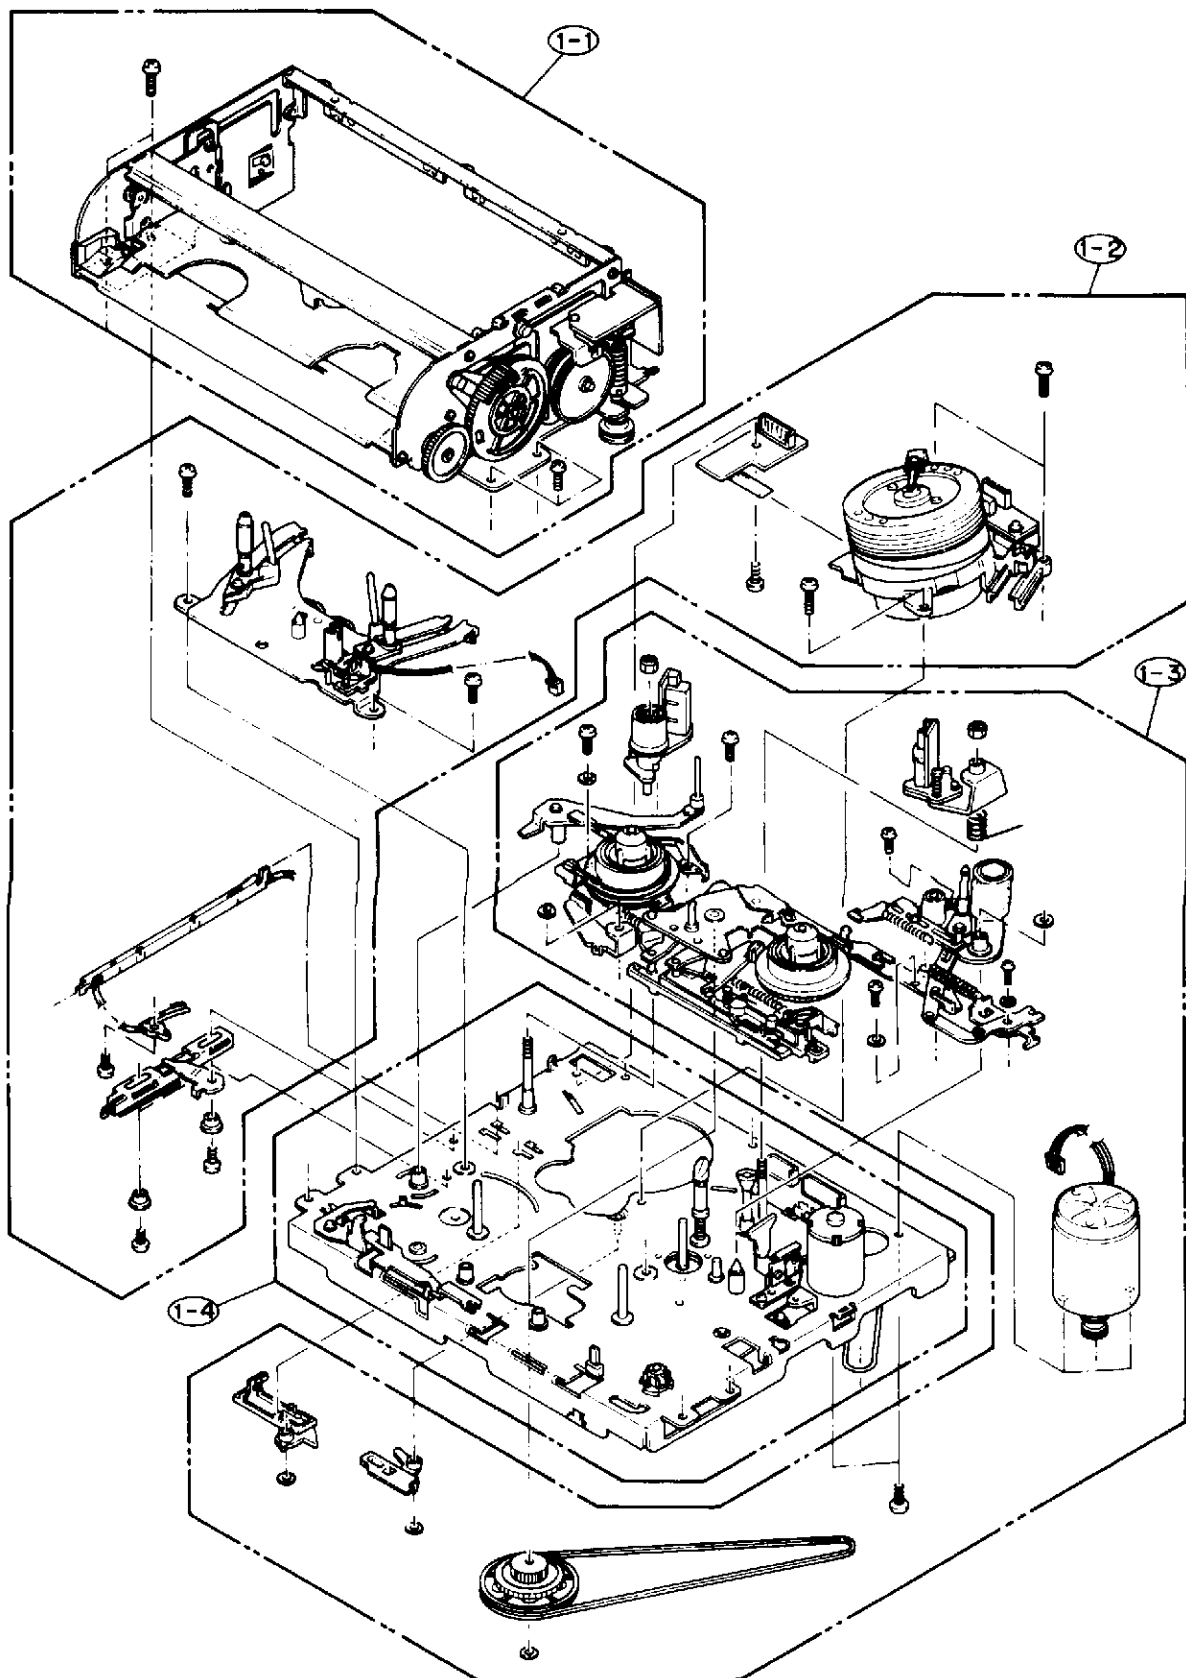

CASSETTE DECK EXPLODED VIEW-GENERAL

(Front Loading Parts)

< Loading Parts >

< Cylinder Parts >

< Sensor Parts >

Brake Parts

Ref. No.	Part No.	Description
1	62D80598240A	CYLINDER ASS'Y
2	62D80590118	UPPER DRUM
3	62D805901304	LOWER DRUM ASS'Y
4	62D80590101	CYLINDER MOUNT
5	62D805901305	VIDEO OUT PCB ASS'Y
6	62D99730000	W TAMS SCREW 2.6X6
7	62D60040902	MOTOR TM84
8	62D90550000	SCREW 2.6X20
9	62D90980000	TAMS SCREW 2.6X6
10	62D99720000	BIND TAMS SCREW 3X8
11	62D92050000	C TAPPING SCREW 3X10
12	62D95520000	SCREW (FOR CAMERA) 2X5 (NO.1)
13	62D96650000	CAP SCREW 2.6X3
14	62D80590154	DRAM EARTH FLAT SPRING
15	62D91920000	C TAPPING SCREW 2.6X5
16	62D80590102	DRAM EARTH BRACKET
17	62D805901347	DM PCB C ASS'Y
18	62D91920000	C TAPPING SCREW 2.6X5
19	62D80590126	DRAM EARTH
20	62D97150000	WASHER 2.6
23	62D80590171	CONNECTOR BRACKET
32	62D805902301	OPEN ANGLE ASS'Y
33	62D91910000	C TAPPING SCREW 2.6X4
34	62D80590229	TRACKING ADJUSTER
35	62D80000314	TAPE GUIDE
36	62D80590226	TAPE GUIDE SPRING
37	62D80000319	GUIDE CAP
38	62D80000328A	TAPE GUIDE FLANGE (C)
39	62D80000329	TAPE GUIDE FLANGE (D)
40	62D94530000	NUT 3.0
41	62D80590223	DAMPER RUBBER
51	62D805903501	LOADING BASE SEMI-ASS'Y
52	62D80590304	LOADING BLOCK (L)
53	62D80590305	LOADING BLOCK (R)
54	62D80000337	ROLLER POST ST
55	62D80000337	ROLLER POST ST
56	62D96650000	CUP SCREW 2.6X3
57	62D9C170273	SCREW (FOR) CAMERA 2X2.7
58	62D91920000	C TAPPING SCREW 2.6X5
59	62D805903502	LOADING PLATE (L) SEMI-ASS'Y
60	62D80590314	LOADING BOSS
61	62D80590308	LOADING GEAR SPRING (L)
62	62D80590306	T LOADING GEAR (L)
63	62D805903503	LOADING PLATE (R) SEMI-ASS'Y
64	62D80590309	LOADING GEAR SPRING (R)
65	62D80590307	T LOADING GEAR (R)