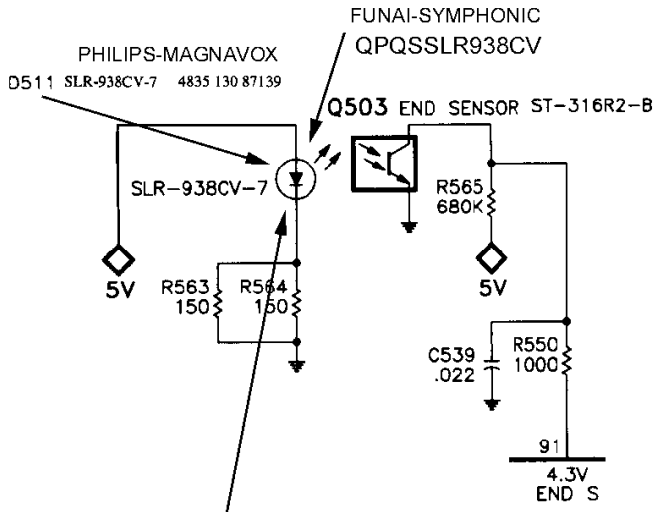

## MAGNAVOX Model VR9243AT01

(MOUNTED FROM TOP)

← 74 Luminescence Prism 4835 464 57191  
NOT NORMALLY NEEDED

IR LED  
MAY USE.....

FUNAI-SYMPHONIC QPQSSLR938CV

PHILIPS-MAGNAVOX SLR-938CV-7 4835 130 87139

OR LED FROM **HITACHI KIT  
X480195**

## PHILIPS MAGNAVOX Models VRX262AT21, VRX360AT21

B74 FUNAI-SYMPHONIC  
B 74 PRISM MK6 0VM302723

(MOUNTED FROM BOTTOM)

PHILIPS-MAGNAVOX  
74 4835 402 97727

**HITACHI KIT  
(BOTH PARTS)  
X480195**

IC501