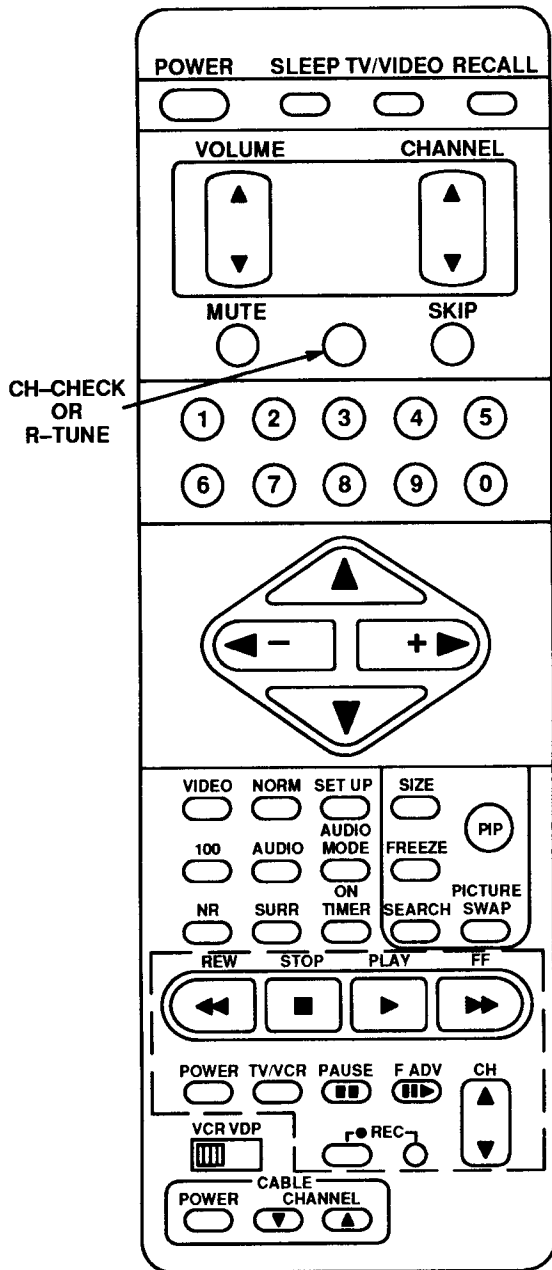

The TV FUNCTION buttons are preprogrammed.

VDP FUNCTION buttons (Video Disc Player) infra-red codes are preprogrammed. VCR FUNCTION buttons allow the user to program the correct infra-red code necessary to operate selected brands of VCRs (default code is 00).