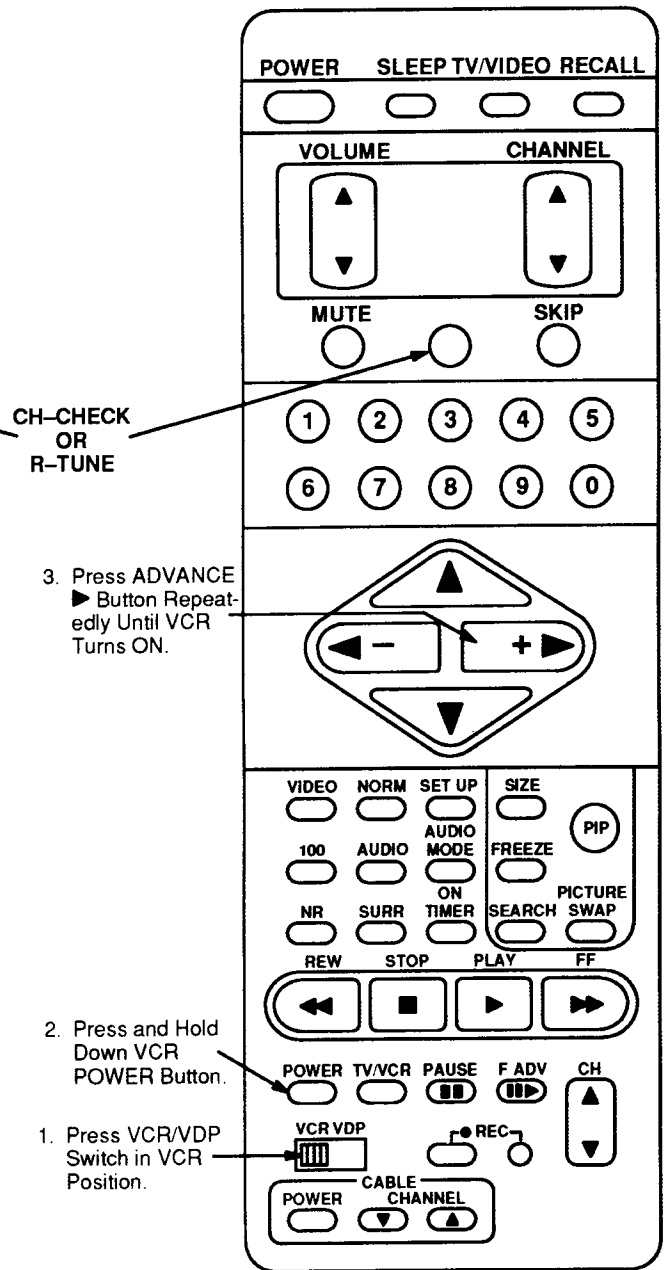

Remote Control