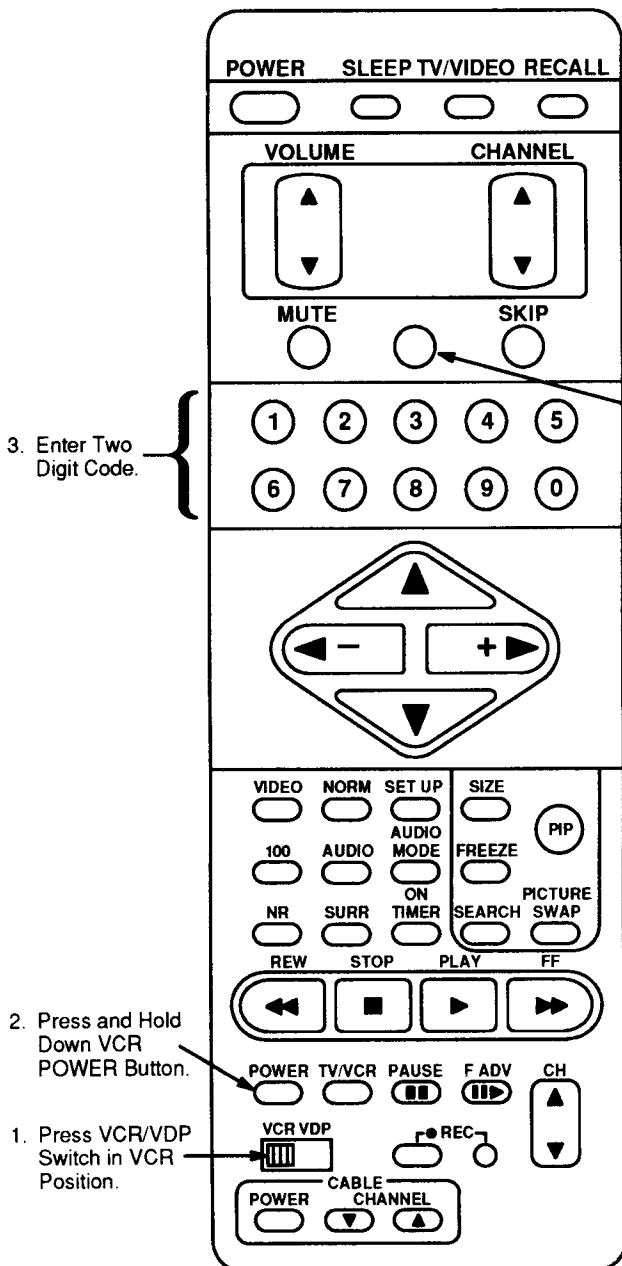

Programming Universal Remote Using Infra-Red Access Codes for VCRs

- Confirm VCR is plugged in and operating properly, then turn OFF.
- Determine brand of VCR.
- Identify code(s) associated with the brand in the infra-red code index for VCRs (located in this manual).

Procedure

1. Place the Universal Remote VCR/VDP switch in the VCR position.
2. Press and hold VCR POWER button down on Universal Remote.
3. Enter two digit code using keyboard "0" through "9" buttons. The VCR should turn ON.

NOTE: Some brands have multiple codes, repeat procedure using each code listed until VCR responds correctly.

Programming Universal Remote Using the "Sequence Method" for VCRs

- Confirm VCR is plugged in and operating properly, then turn OFF.

Procedure

1. Place the Universal Remote VCR/VDP switch in the VCR position.
2. Press and hold VCR POWER button down on Universal Remote.
3. Press ADVANCE ► button repeatedly. Check for the VCR to turn on after each press. Stop pressing the button when the VCR turns on. The proper infra-red code has now been accessed. **NOTE:** It may take as many as 40 attempts before the correct code is found. The ADVANCE ◀ button can be used to return to a code that was accidentally passed by.

Remote Control