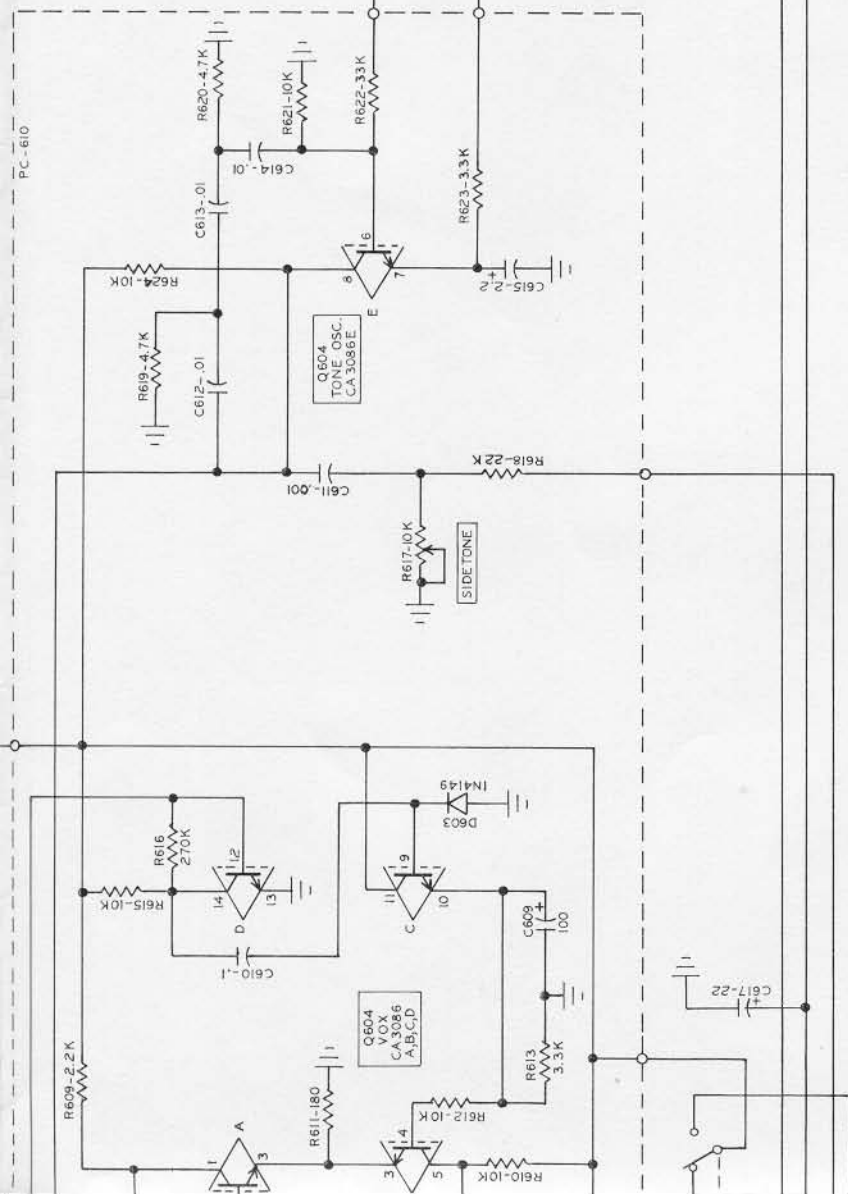

ATLAS RADIO MODEL TX-110 TR.

KEYING LINE

R608
MIC. IN

NEW MIC. CONN.

11-17-78 (A)

TRANSMITTER MODULE

+9VDC

+14VDC LO AMP
ALC

T-LINE

J7
ANTENNA