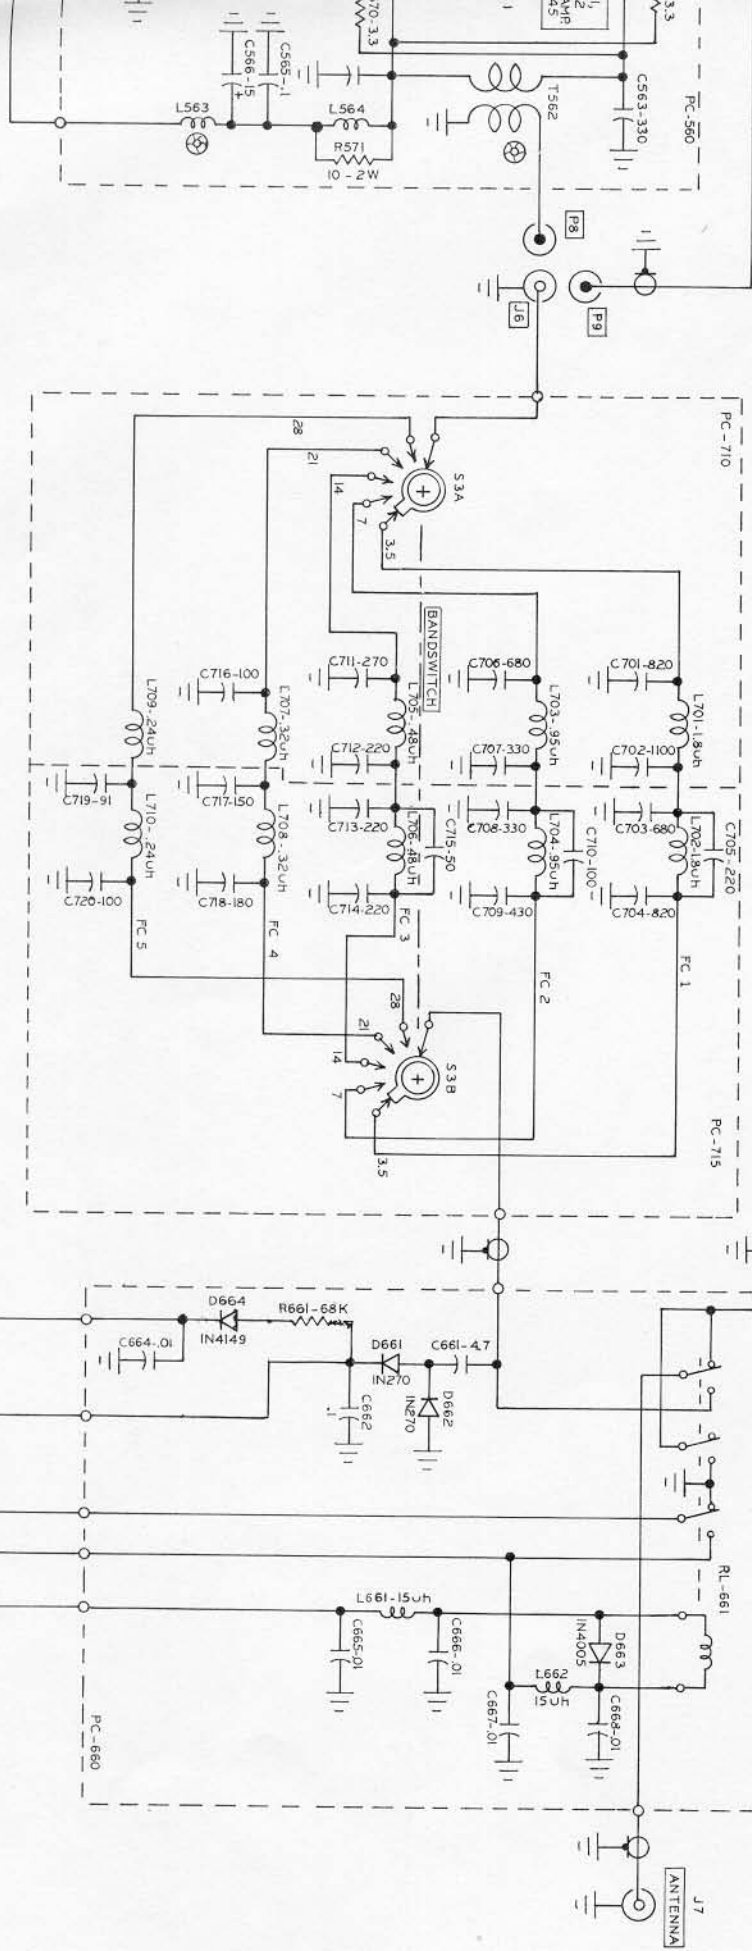

ATLAS RADIO MODEL TX-110 TR.

KEYING LINE

R608
MIC. IN

NEW MIC. CONN.

11-17-78 (A)

TRANSMITTER MODULE

+9VDC

+14VDC LO AMP
ALC

T-LINE

J7
ANTENNA