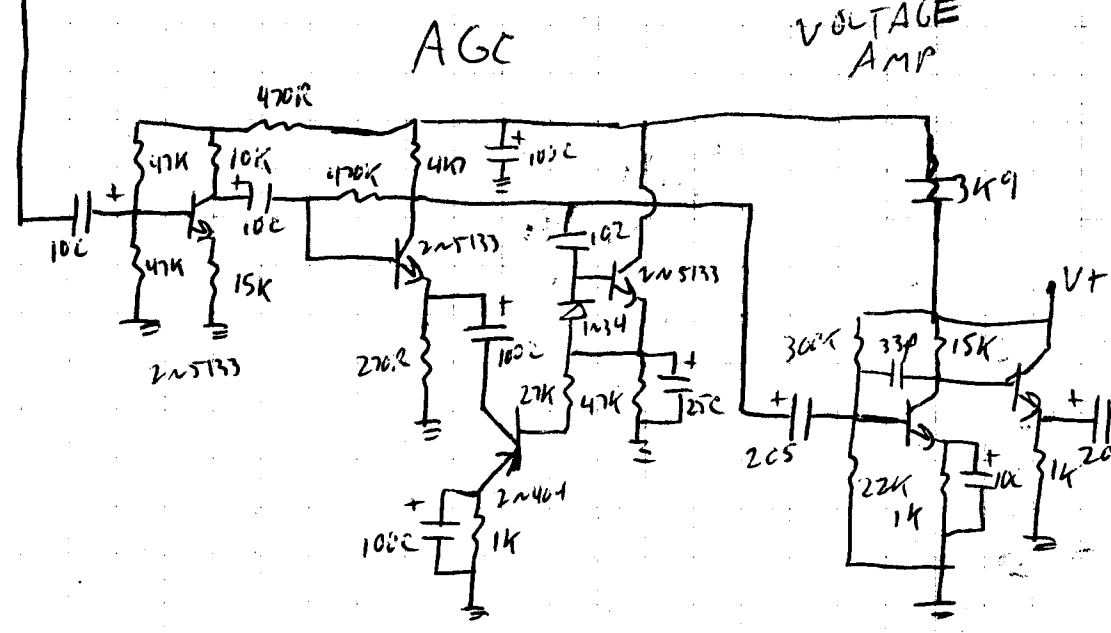

4 Ch S/L Filter in Can Am Amusements

FILTERS.

Units

TO BLANKING
CCT (NOT ON
CAN-AM MODELS)

V+ = 16-22V DC

May 30/77
E. Frose

From diagram Dec 4/75

Can Am Amusements Unit Power Supply

May 30/77

D. Frase

CAN AM AMUSEMENTS S/L RUNNING LIGHT UNIT

DIM

SWITCH CCT,

Selector SWITCHES.

OPEN = DIM
CLOSED = BRIGHT.

1/2p XMR CCT
MODS TO
WRITER LIGHTS
SOUND UNIT.