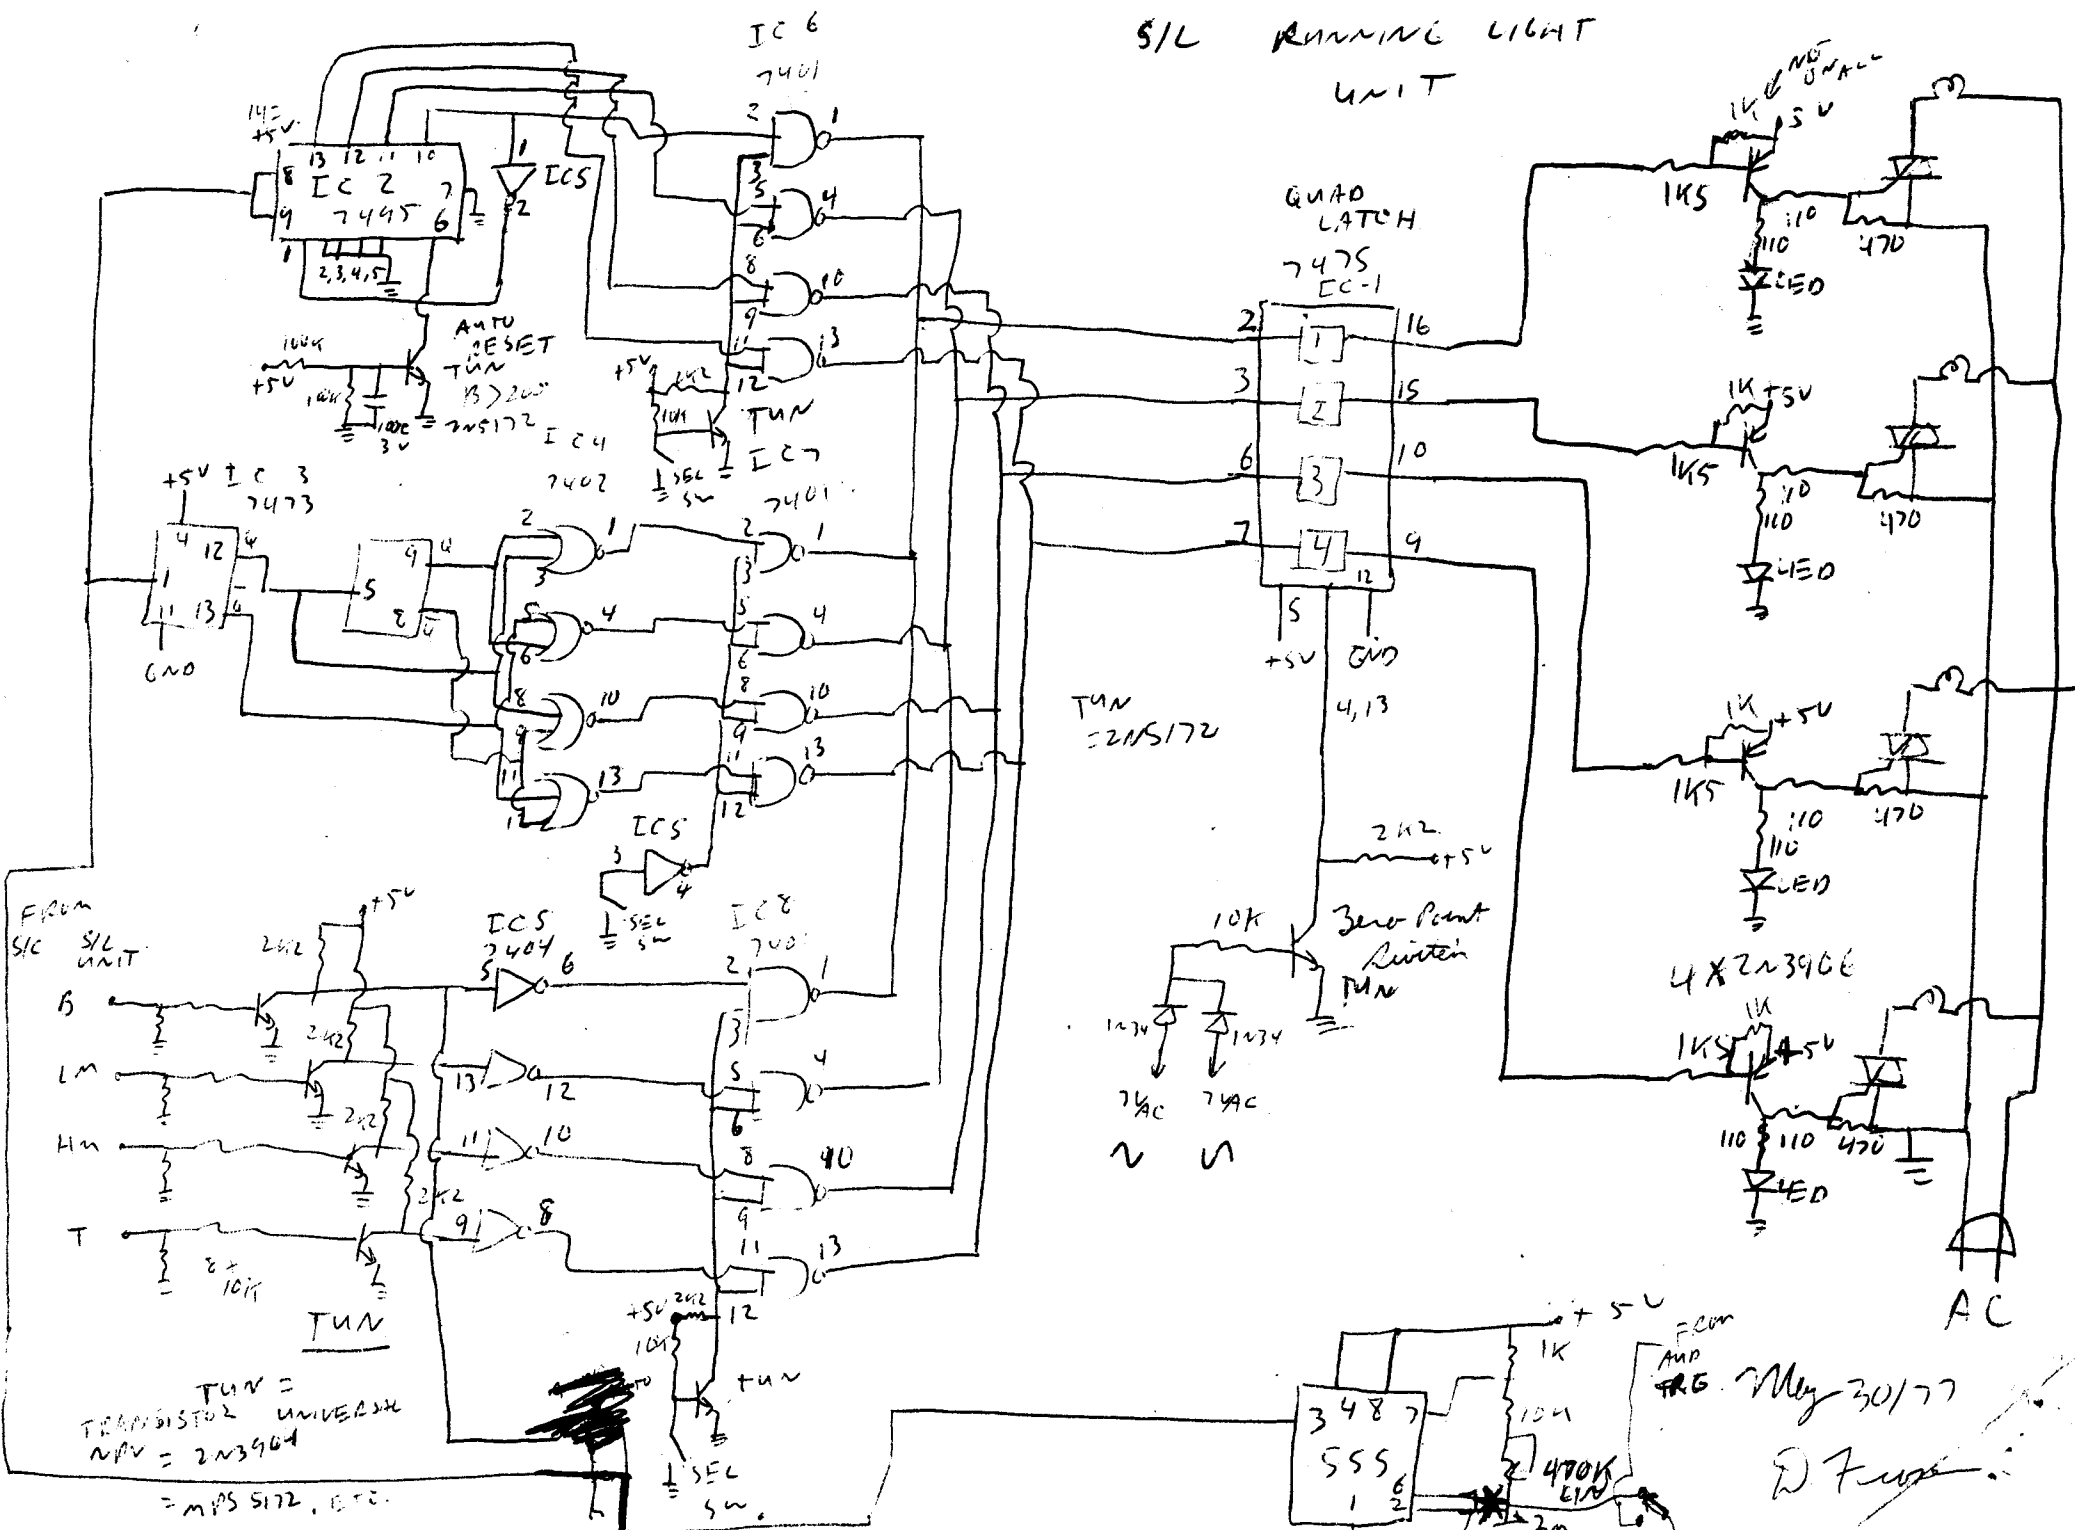

4 Ch S/L Filter in Can Am Amusements

FILTERS.

Units

TO BLANKING
CCT (NOT ON
CAN-AM MODELS)

V+ = 16-22V DC

May 30/77
E. Frose

From diagram Dec 4/75

Can Am Amusements Unit Power Supply

May 30/77

D. Frase

CAN AM AMUSEMENTS S/L RUNNING LIGHT UNIT

DIM

SWITCH CCT,

Selector SWITCHES.

OPEN = DIM
CLOSED = BRIGHT.

1/2p XMR CCT
MODS TO
WRITER LIGHTS
SOUND UNIT.