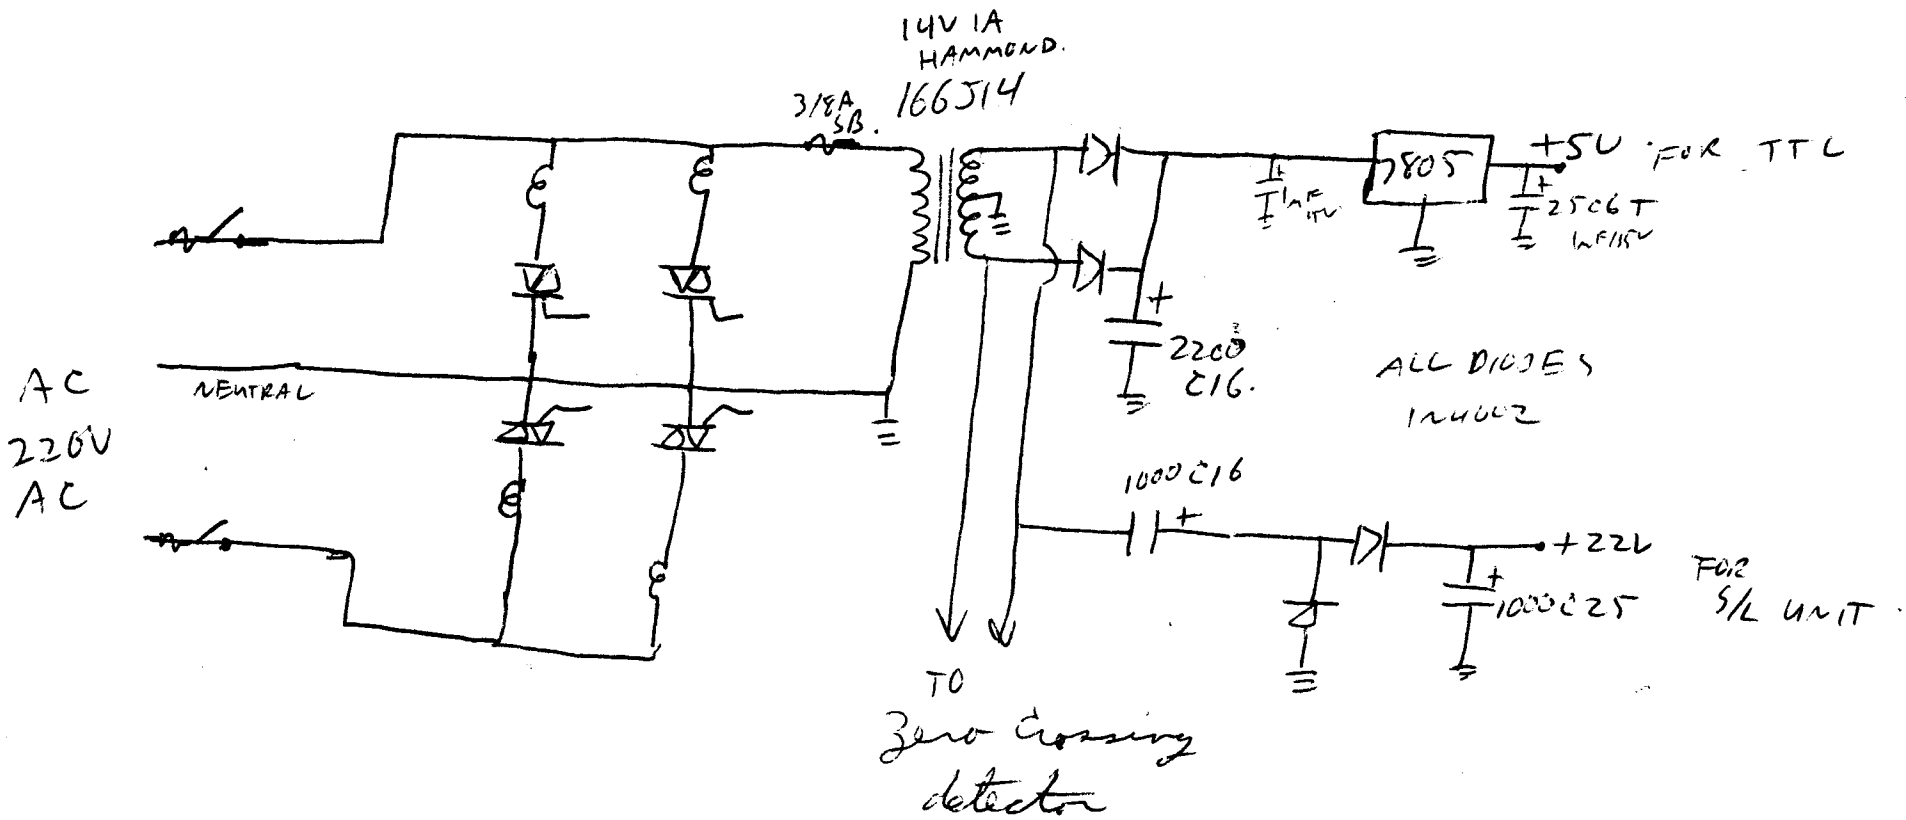

4 Ch S/L Filter in Can Am Amusements

FILTERS.

Units

TO BLANKING
CCT (NOT ON
CAN-AM MODELS)

V+ = 16-22V DC

May 30/77
E. Frose

From diagram Dec 4/75

Can Am Amusements Unit Power Supply

May 30/77

D. Frase

CAN AM AMUSEMENTS S/L RUNNING LIGHT UNIT

DIM

SWITCH CCT,

Selector SWITCHES.

OPEN = DIM
CLOSED = BRIGHT.

1/2p XMR CCT
MODS TO
WRITER LIGHTS
SOUND UNIT.