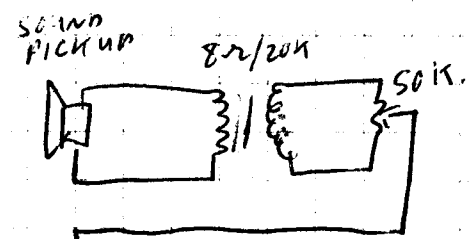

4 Ch S/L Filter in Can Am Amusements

FILTERS.

Units

TO BLANKING
CCT (NOT ON
CAN-AM MODELS)

V+ = 16-22V DC

May 30/77
E. Frose

From diagram Dec 4/75

Can Am Amusements Unit Power Supply

May 30/77

D. Frase

CAN AM AMUSEMENTS S/L RUNNING LIGHT UNIT

DIM

SWITCH CCT,

Selector SWITCHES.

OPEN = DIM
CLOSED = BRIGHT.

1/2p XMR CCT
MODS TO
WRITER LIGHTS
SOUND UNIT.