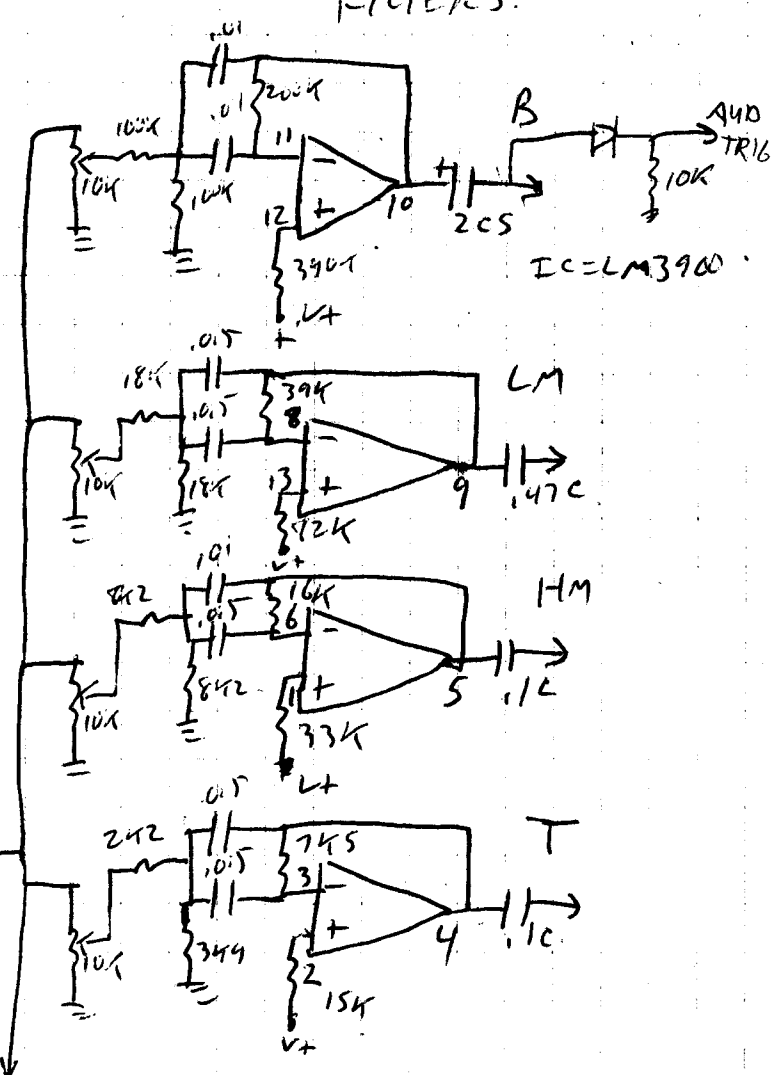

4 Ch S/L Filter in Can Am Amusements

FILTERS.

Units

TO BLANKING
CCT (NOT ON
CAN-AM MODELS)

V+ = 16-22V DC

May 30/77
E. Frose

From diagram Dec 4/75

Can Am Amusements Unit Power Supply

May 30/77

D. Frase

CAN AM AMUSEMENTS S/L RUNNING LIGHT UNIT

DIM

SWITCH CCT,

Selector SWITCHES.

OPEN = DIM
CLOSED = BRIGHT.

1/2p XMR CCT
MODS TO
WRITER LIGHTS
SOUND UNIT.