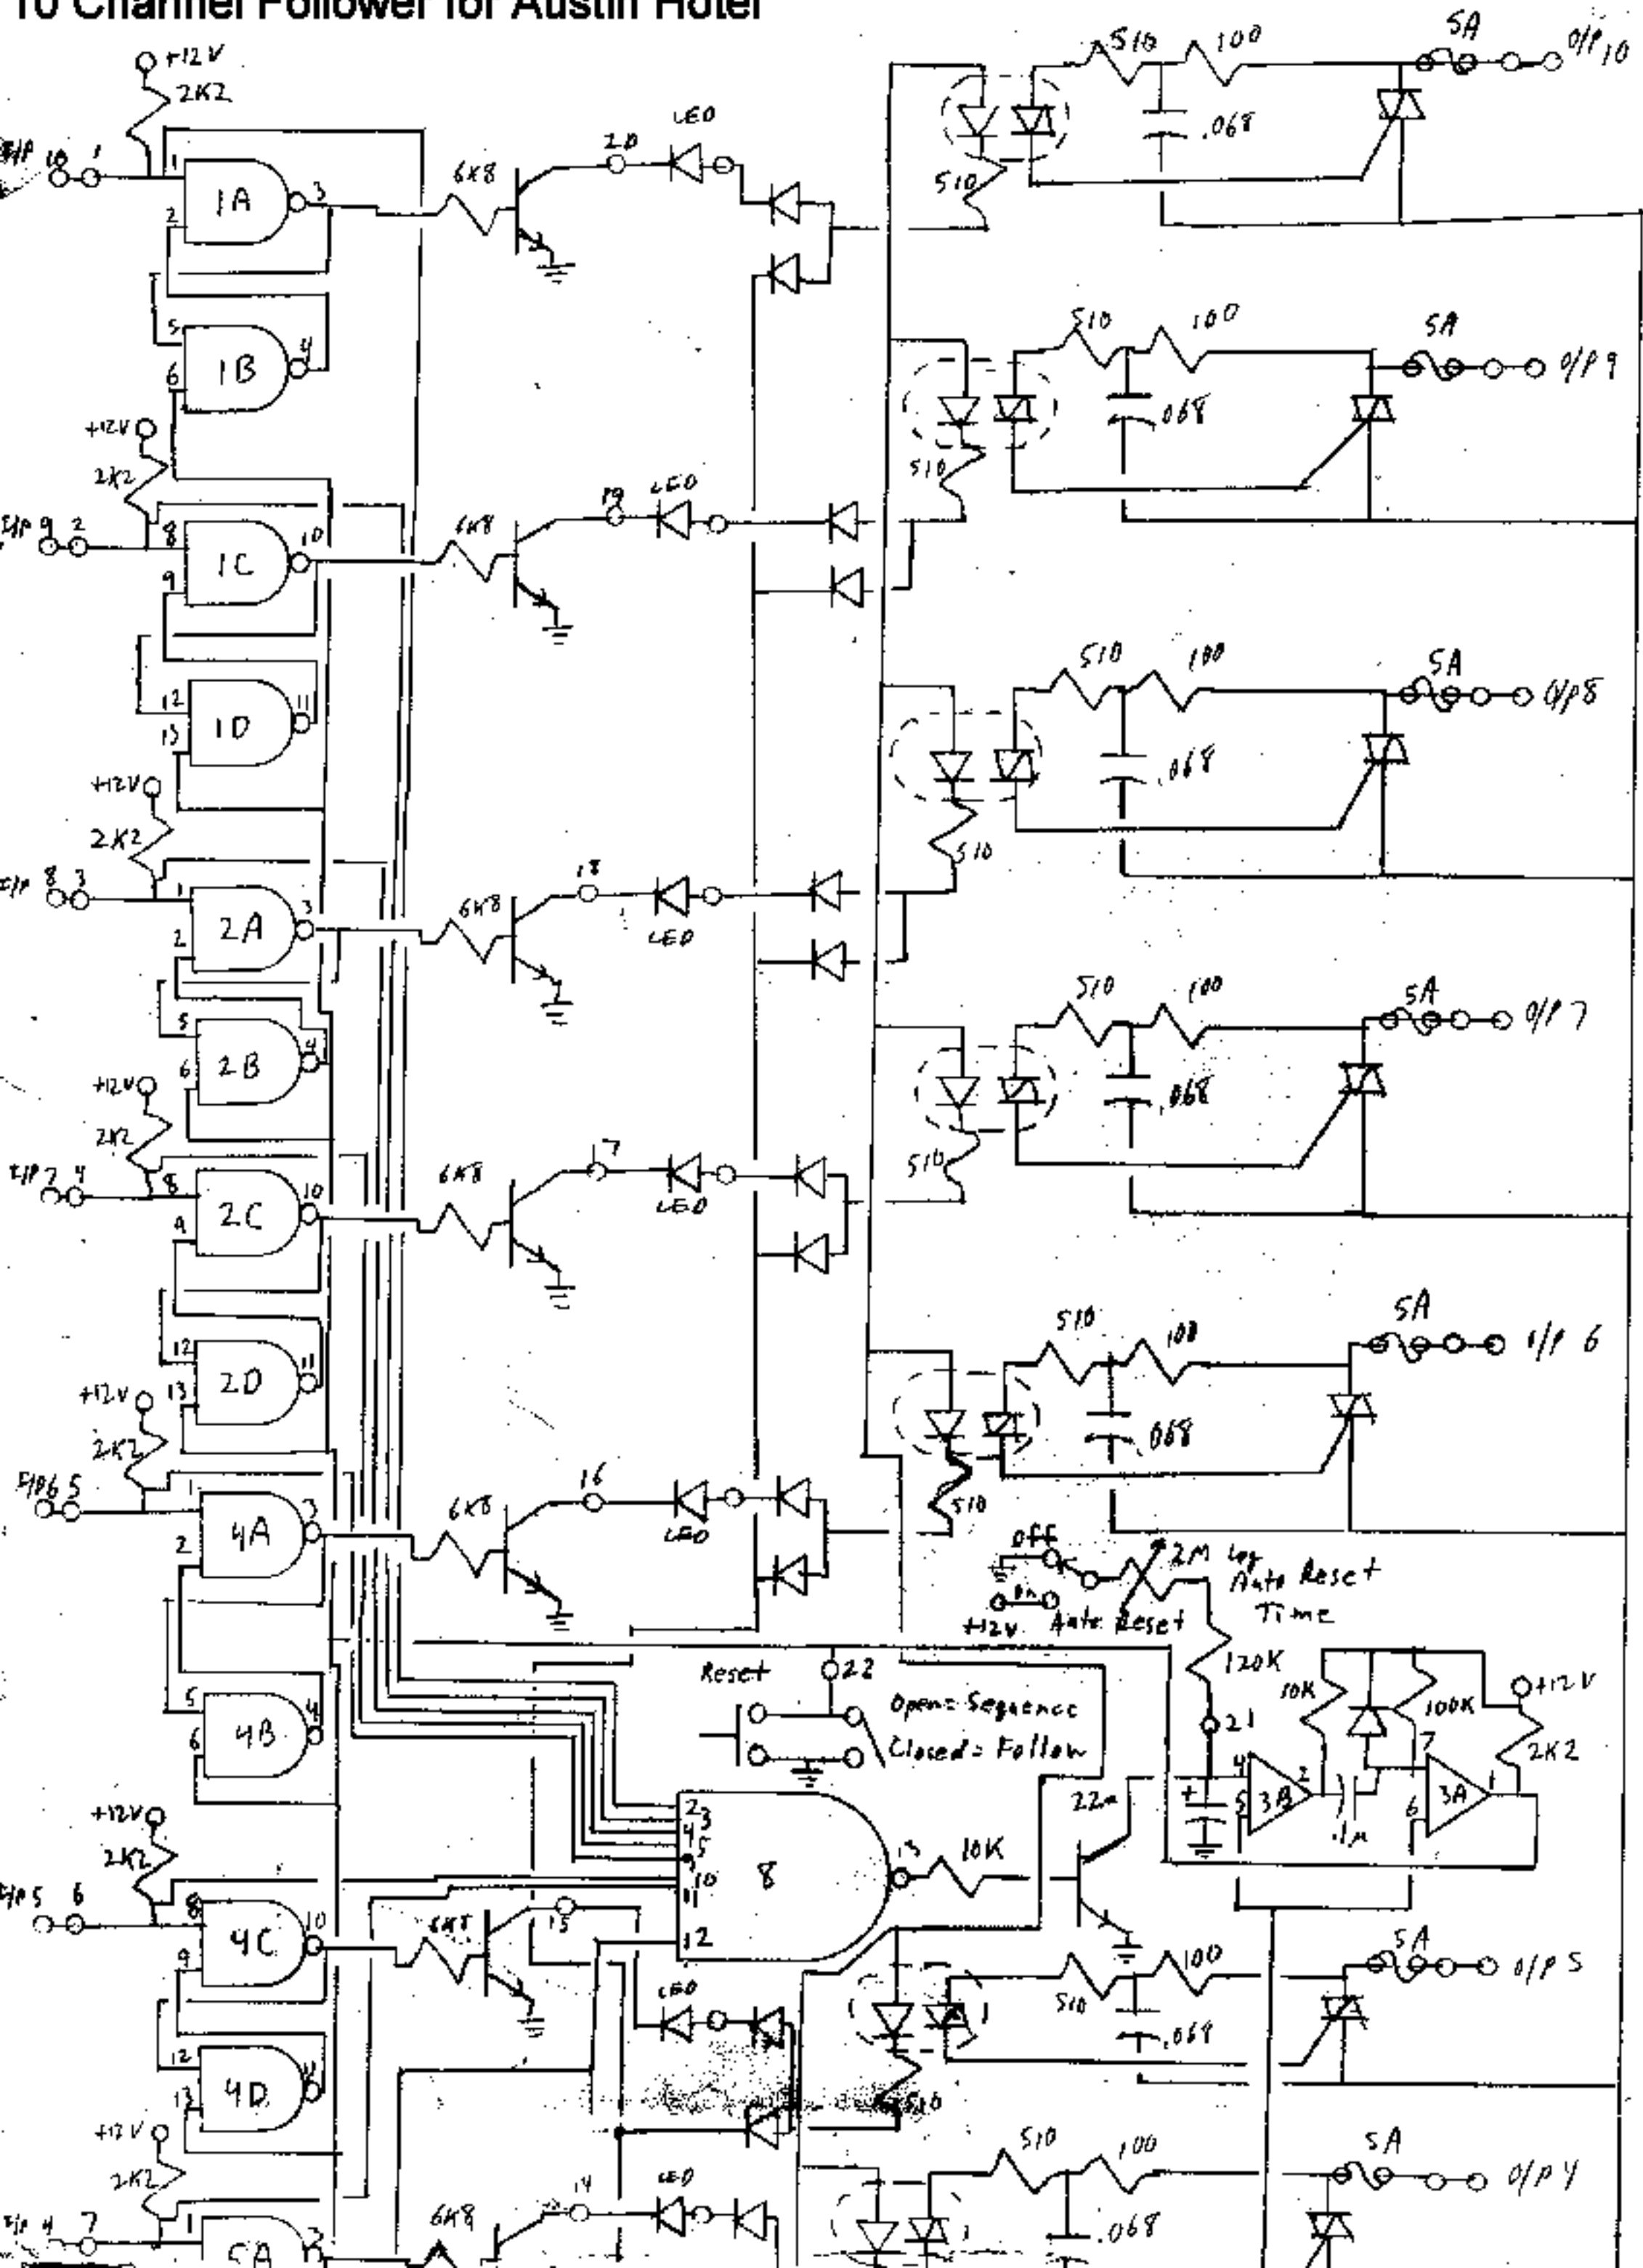

# 10 Channel Follower for Austin Hotel

Don Arsen  
 Vancouver, B.C.  
 Dec 10, 1985

- IC 1, 2, 4, 5, 7 = 4011
- IC 3 = 3302
- IC 6 = 7812
- IC 8 = 4068

- All NPN = MPS 6521 or 2SC2021
- All Triacs = Hutson E7-48
- All Optos = Motorola MOC 3010
- All unmarked diodes = 1N4148