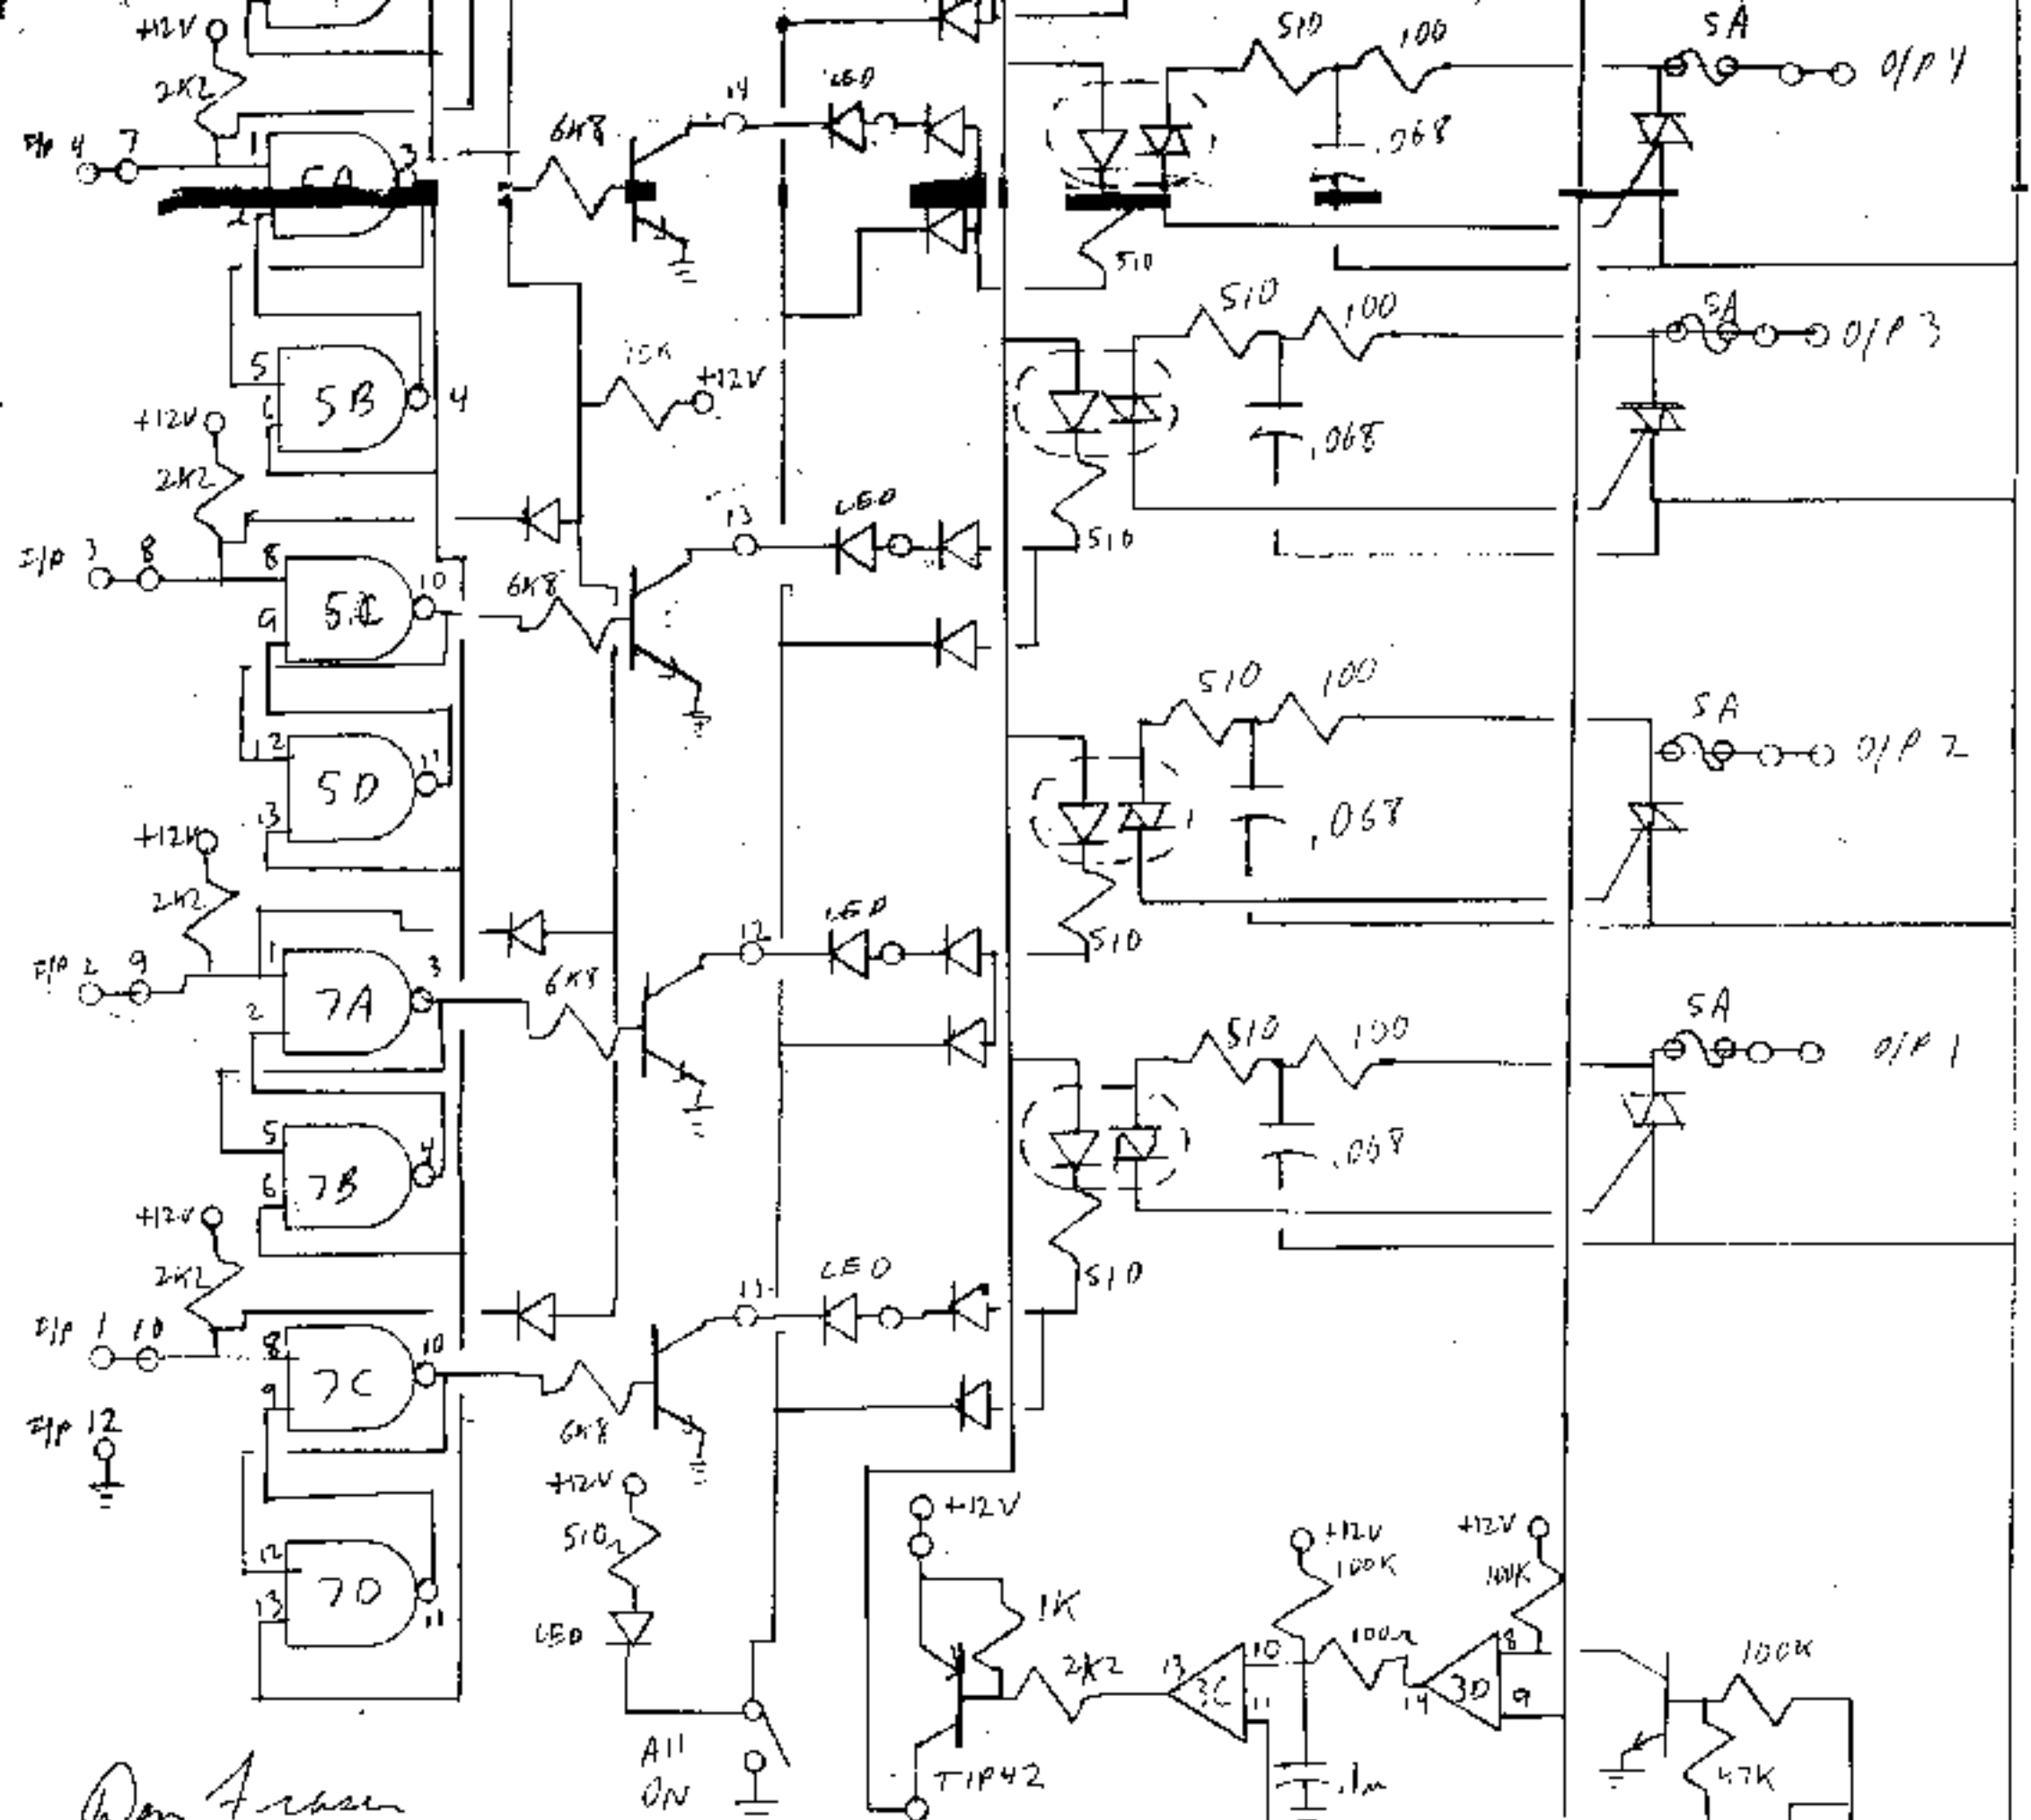

# 10 Channel Follower for Austin Hotel

Don Arsen  
 Vancouver, B.C.  
 Dec 10, 1985

- IC 1, 2, 4, 5, 7 = 4011
- IC 3 = 3302
- IC 6 = 7812
- IC 8 = 4068

- All NPN = MPS 6521 or 2SC2021
- All Triacs = Hutson E7-48
- All Optos = Motorola MOC 3010
- All unmarked diodes = 1N4148