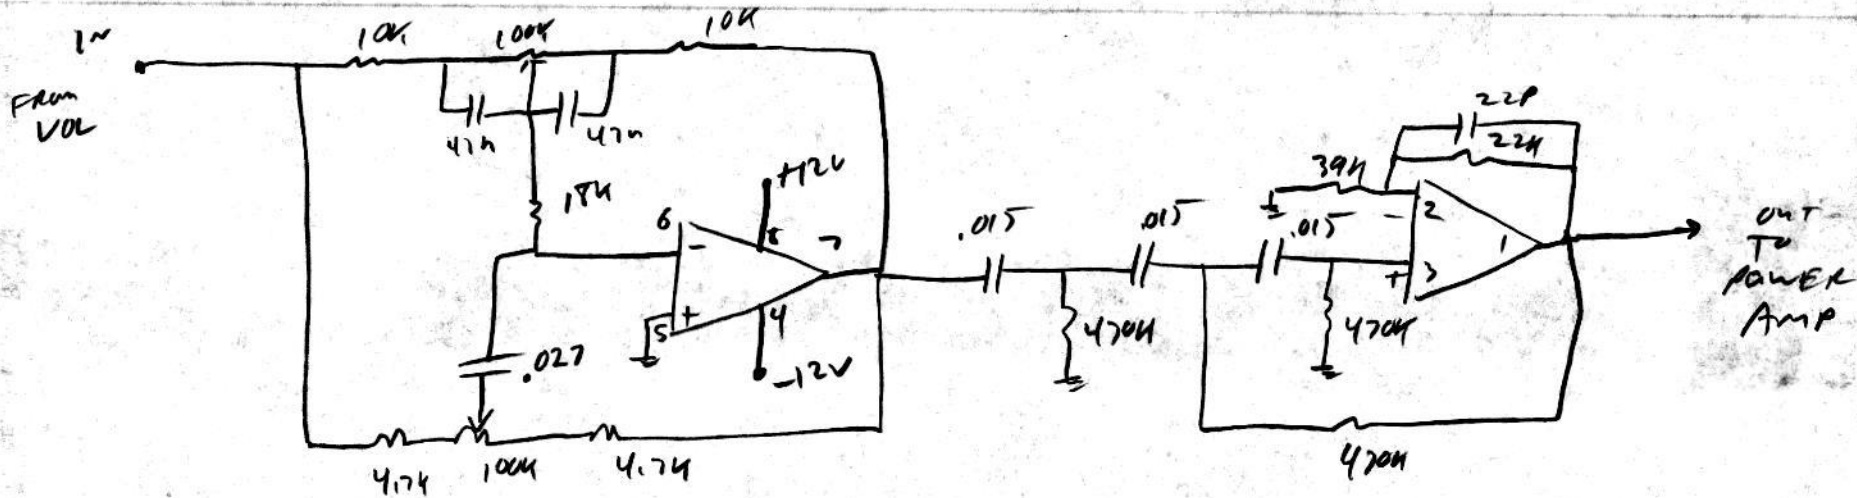

HEADS

7-8-95

DA

4 Grand Holodeck V.0

Preamplifier

Dynamic Noise Limiter

Power Amp

7-8-95

07

4 Grand Holodack V1.0

Tone Control / Anti-Thump Filter

7-8-95

JF

4 Ground Holodeck V1.0

LED DISPLAY

7-8-95