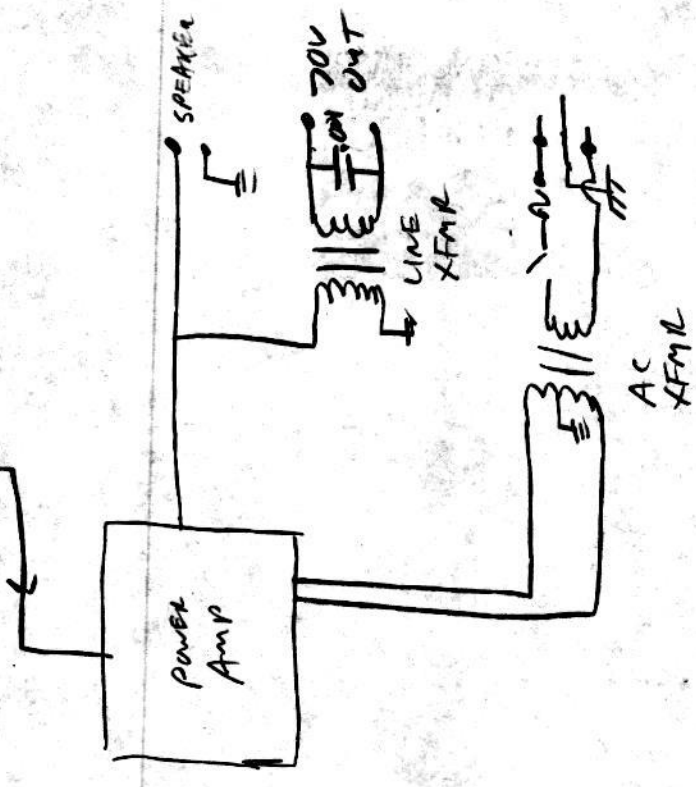

HEADS

7-8-95

DA

4 Grand Holodeck V.0

Preamplifier

Dynamic Noise Limiter

Power Amp

7-8-95

07

4 Grand Holodack V1.0

Tone Control / Anti-Thump Filter

7-8-95

JF

4 Ground Holodeck V1.0

LED DISPLAY

7-8-95