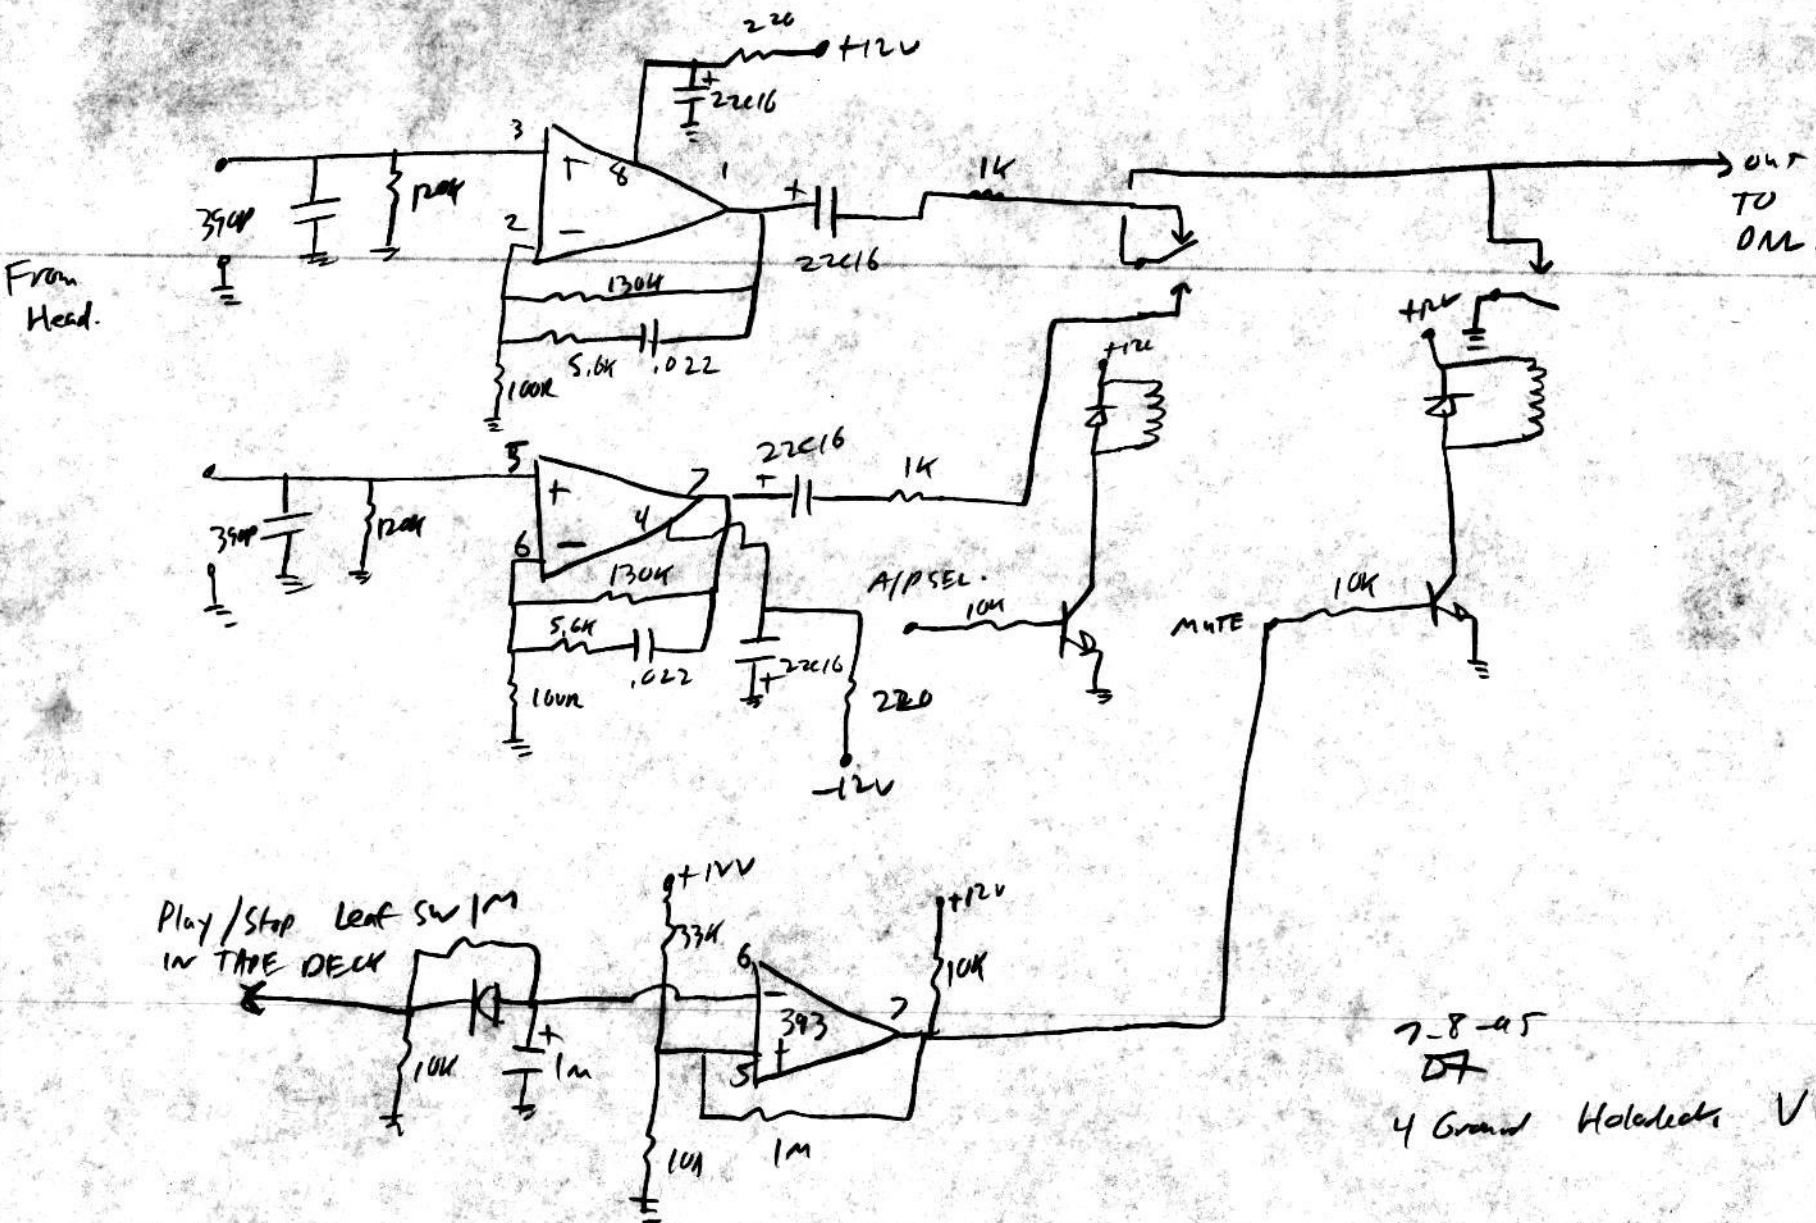

HEADS

7-8-95

DA

4 Grand Holodeck V.0

Preamplifier

Dynamic Noise Limiter

Power Amp

7-8-95

07

4 Grand Holodack V1.0

Tone Control / Anti-Thump Filter

7-8-95

JF

4 Ground Holodeck V1.0

LED DISPLAY

7-8-95