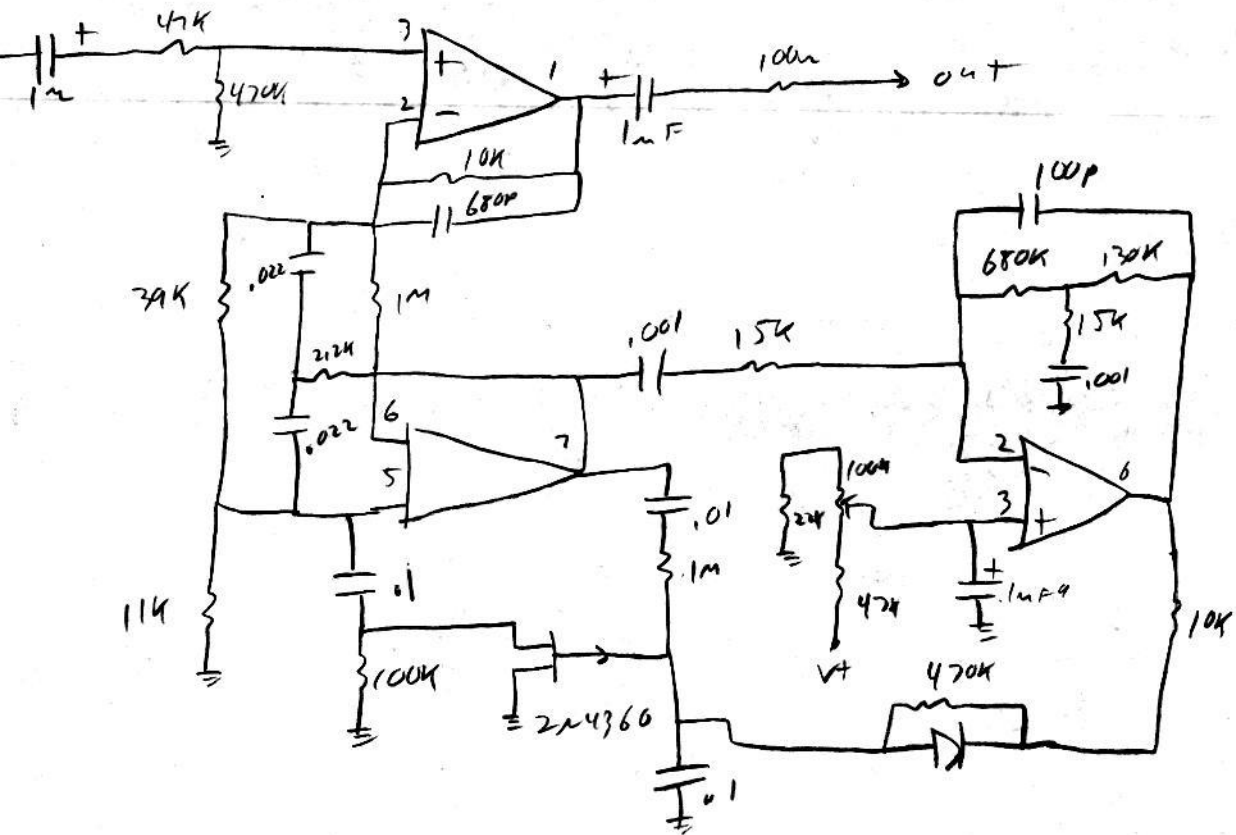

HEADS

7-8-95

DA

4 Grand Holodeck V.0

Preamplifier

Dynamic Noise Limiter

Power Amp

7-8-95

07

4 Grand Holodack V1.0

Tone Control / Anti-Thump Filter

7-8-95

JF

4 Ground Holodeck V1.0

LED DISPLAY

7-8-95