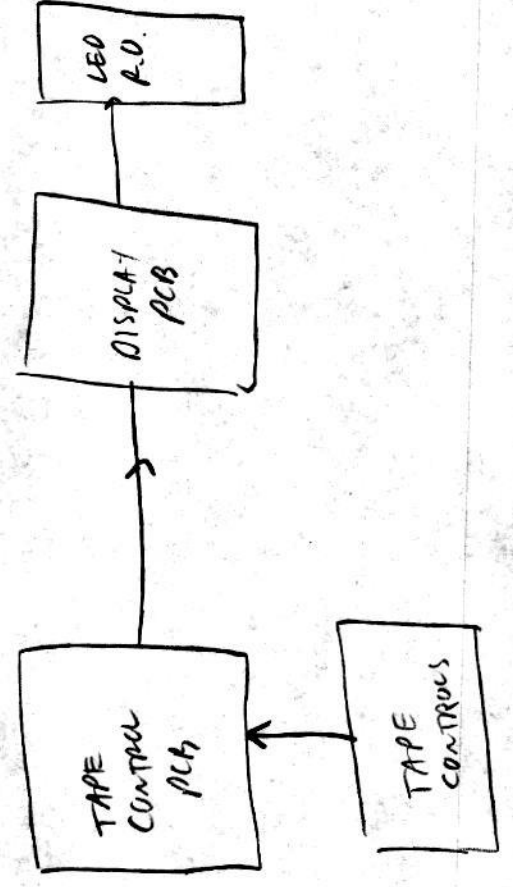

HEADS

7-8-95

DA

4 Grand Holodeck V.0

Preamplifier

Dynamic Noise Limiter

Power Amp

7-8-95

07

4 Grand Holodack V1.0

Tone Control / Anti-Thump Filter

7-8-95

JF

4 Ground Holodeck V1.0

LED DISPLAY

7-8-95