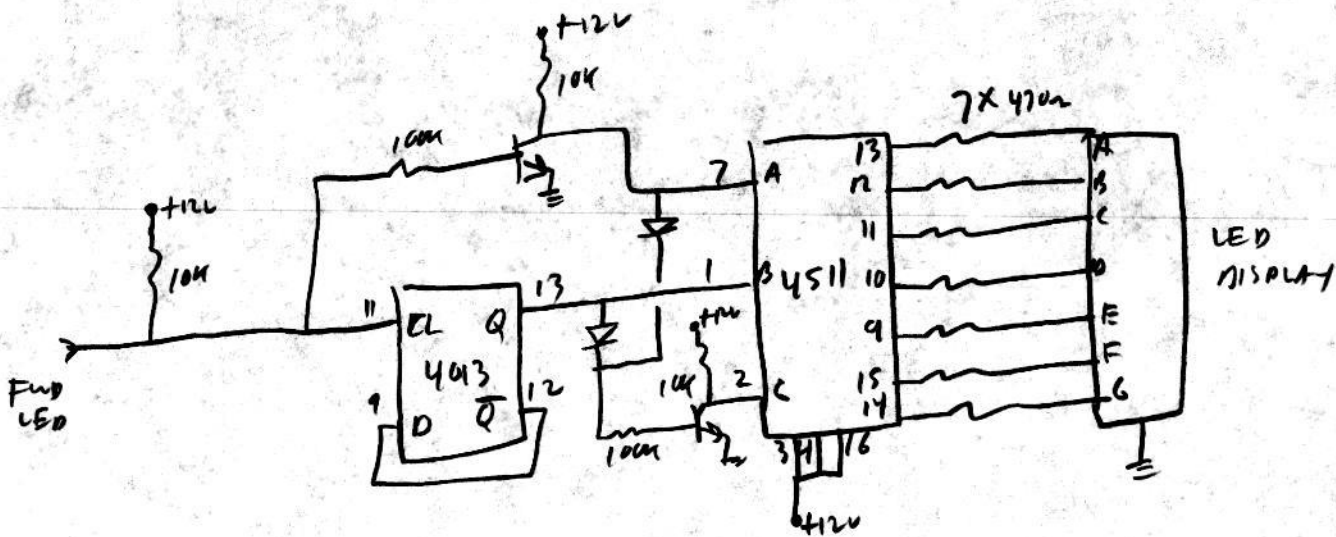

07

4 Grand Holodack V1.0

Tone Control / Anti-Thump Filter

7-8-95

JF

4 Ground Holodeck V1.0

LED DISPLAY

7-8-95