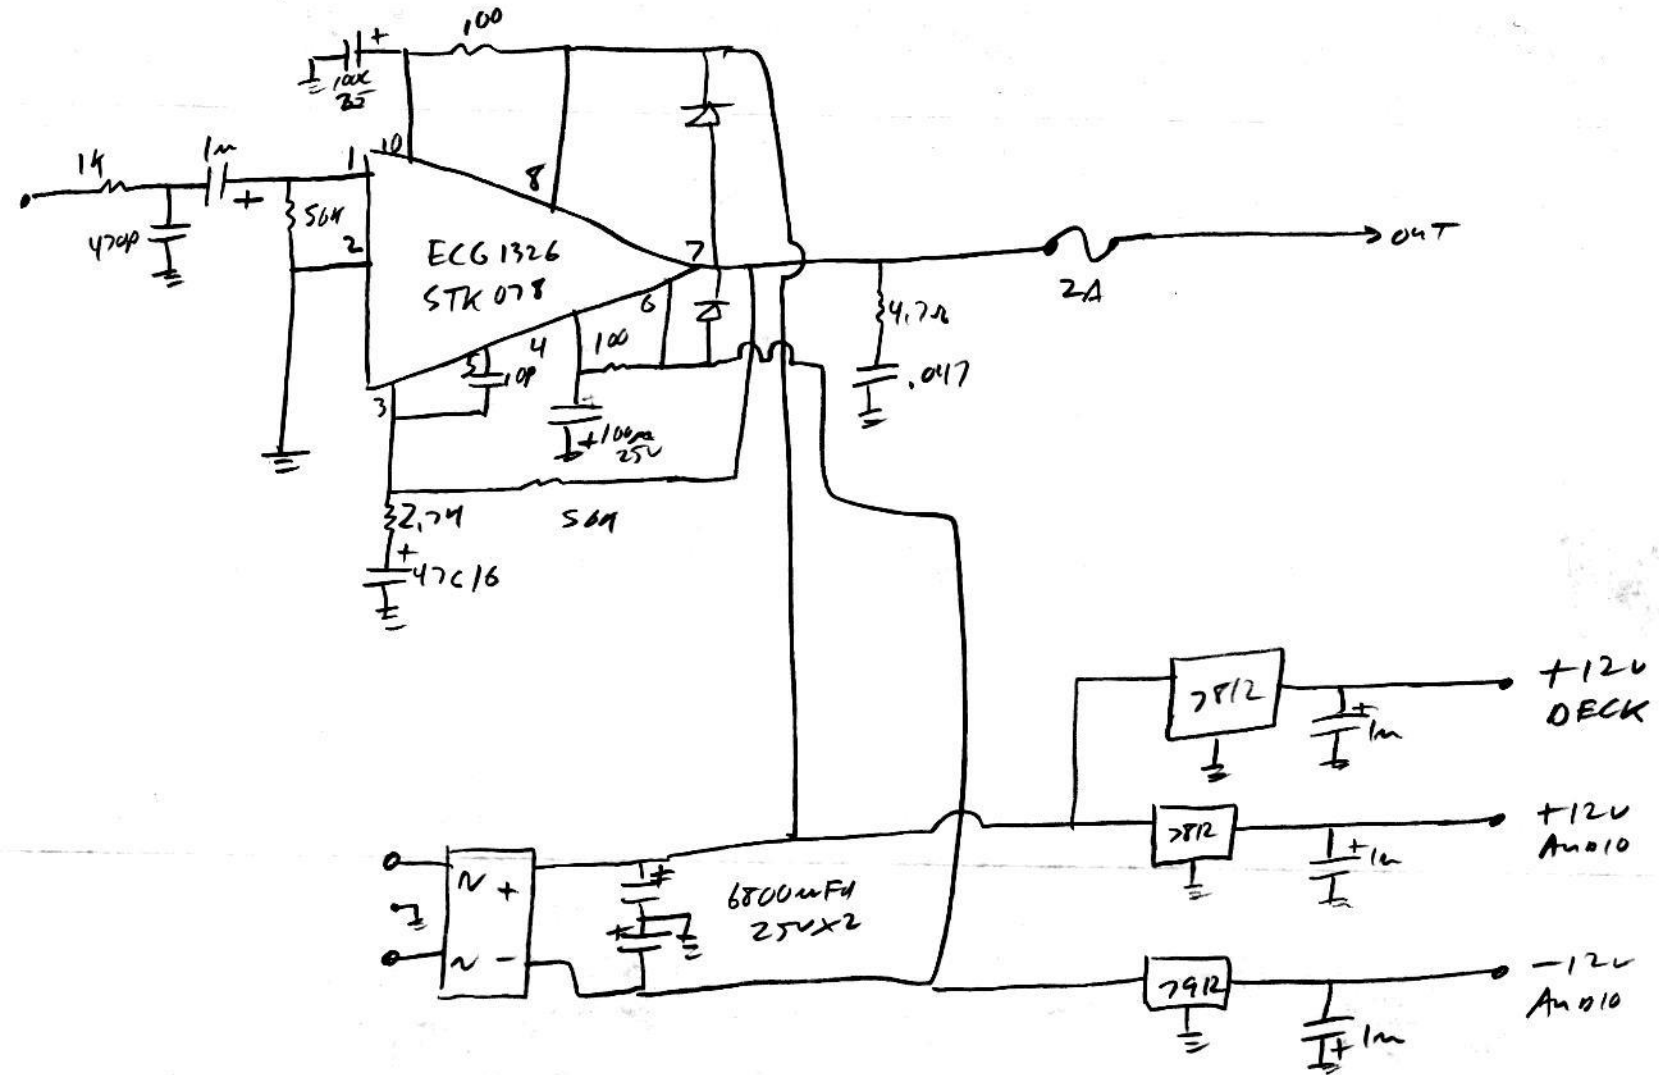

HEADS

7-8-95

DA

4 Grand Holodeck V.0

Preamplifier

Dynamic Noise Limiter

Power Amp

7-8-95

07

4 Grand Holodack V1.0

Tone Control / Anti-Thump Filter

7-8-95

JF

4 Ground Holodeck V1.0

LED DISPLAY

7-8-95