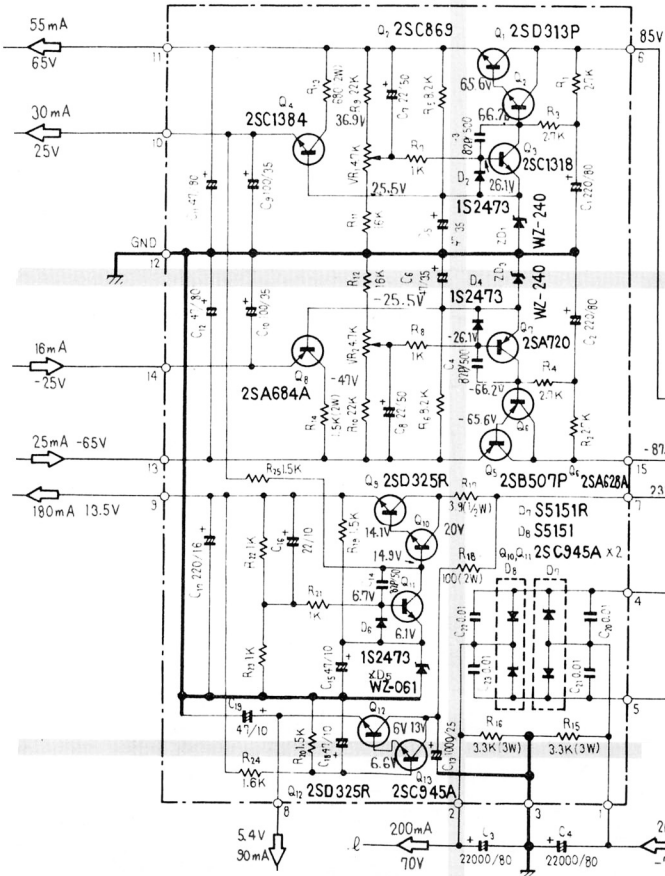

Pioneer SX-1250 Power Supply

POWER SUPPLY ASS'y AWR-106

LAMP ASS'y AWX-096

POWER SUPPLY ASS'y AWR-108 1/2

Pioneer SX-1250 Protection

Pioneer SX-1250 Power Amplifier

POWER AMP ASS'y AWH-048