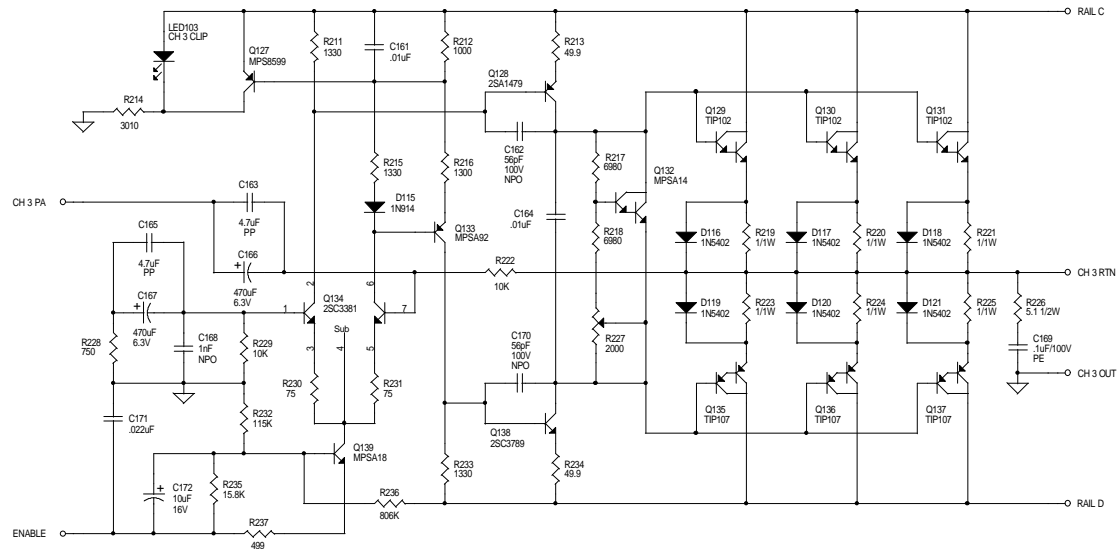

**Soundstream Technologies**  
120 Blue Ravine Road  
Folsom, CA 95630

Title		
Picasso Preamp		
Size	Document Number	Rev
Custom	7400-0012-02	
Date:	Thursday, October 29, 1998	Sheet 1 of 4

<b>Soundstream Technologies</b> 120 Blue Ravine Road Folsom, CA 95630		
Title Picasso Power Amplifiers 1 & 2		
Size Custom	Document Number 7400-0012-02	Rev
Date: Thursday, October 29, 1998	Sheet 2 of 4	

<b>Soundstream Technologies</b>		
120 Blue Ravine Road		
Folsom, CA 95630		
Title		
Picasso Power Amplifiers 3 & 4		
Size	Document Number	Rev
Custom	7400-0012-02	
Date:	Thursday, October 29, 1998	Sheet 3 of 4

Differential Choke  
 28 turns # 21 each  
 Core: ST102-275B

PRI. = 4 TURNS 2X18GA  
 SEC. = 9 TURNS 18GA

P. S. RAILS: A = +21V  
 B = -21V  
 C = +21V  
 D = -21V

- = AUDIO
- = CHASSIS
- = BATTERY

<b>Soundstream Technologies</b> 120 Blue Ravine Road Folsom, CA 95630		
Picasso Power Supply		
Size	Document Number	Rev
Custom	7400-0012-02	
Date:	Thursday, October 29, 1998	Sheet 4 of 4