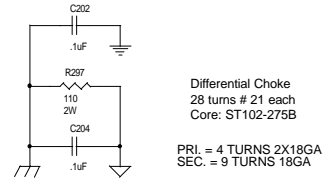

**Soundstream Technologies**  
120 Blue Ravine Road  
Folsom, CA 95630

Title		
Picasso Preamp		
Size	Document Number	Rev
Custom	7400-0012-02	
Date:	Thursday, October 29, 1998	Sheet 1 of 4

<b>Soundstream Technologies</b> 120 Blue Ravine Road Folsom, CA 95630		
Title Picasso Power Amplifiers 1 & 2		
Size Custom	Document Number 7400-0012-02	Rev
Date: Thursday, October 29, 1998	Sheet 2 of 4	

<b>Soundstream Technologies</b>		
120 Blue Ravine Road		
Folsom, CA 95630		
Title		
Picasso Power Amplifiers 3 & 4		
Size	Document Number	Rev
Custom	7400-0012-02	
Date:	Thursday, October 29, 1998	Sheet 3 of 4

Differential Choke  
 28 turns # 21 each  
 Core: ST102-275B

PRI. = 4 TURNS 2X18GA  
 SEC. = 9 TURNS 18GA

P. S. RAILS: A = +21V  
 B = -21V  
 C = +21V  
 D = -21V

- = AUDIO
- = CHASSIS
- = BATTERY

<b>Soundstream Technologies</b> 120 Blue Ravine Road Folsom, CA 95630		
Picasso Power Supply		
Size	Document Number	Rev
Custom	7400-0012-02	
Date:	Thursday, October 29, 1998	Sheet 4 of 4