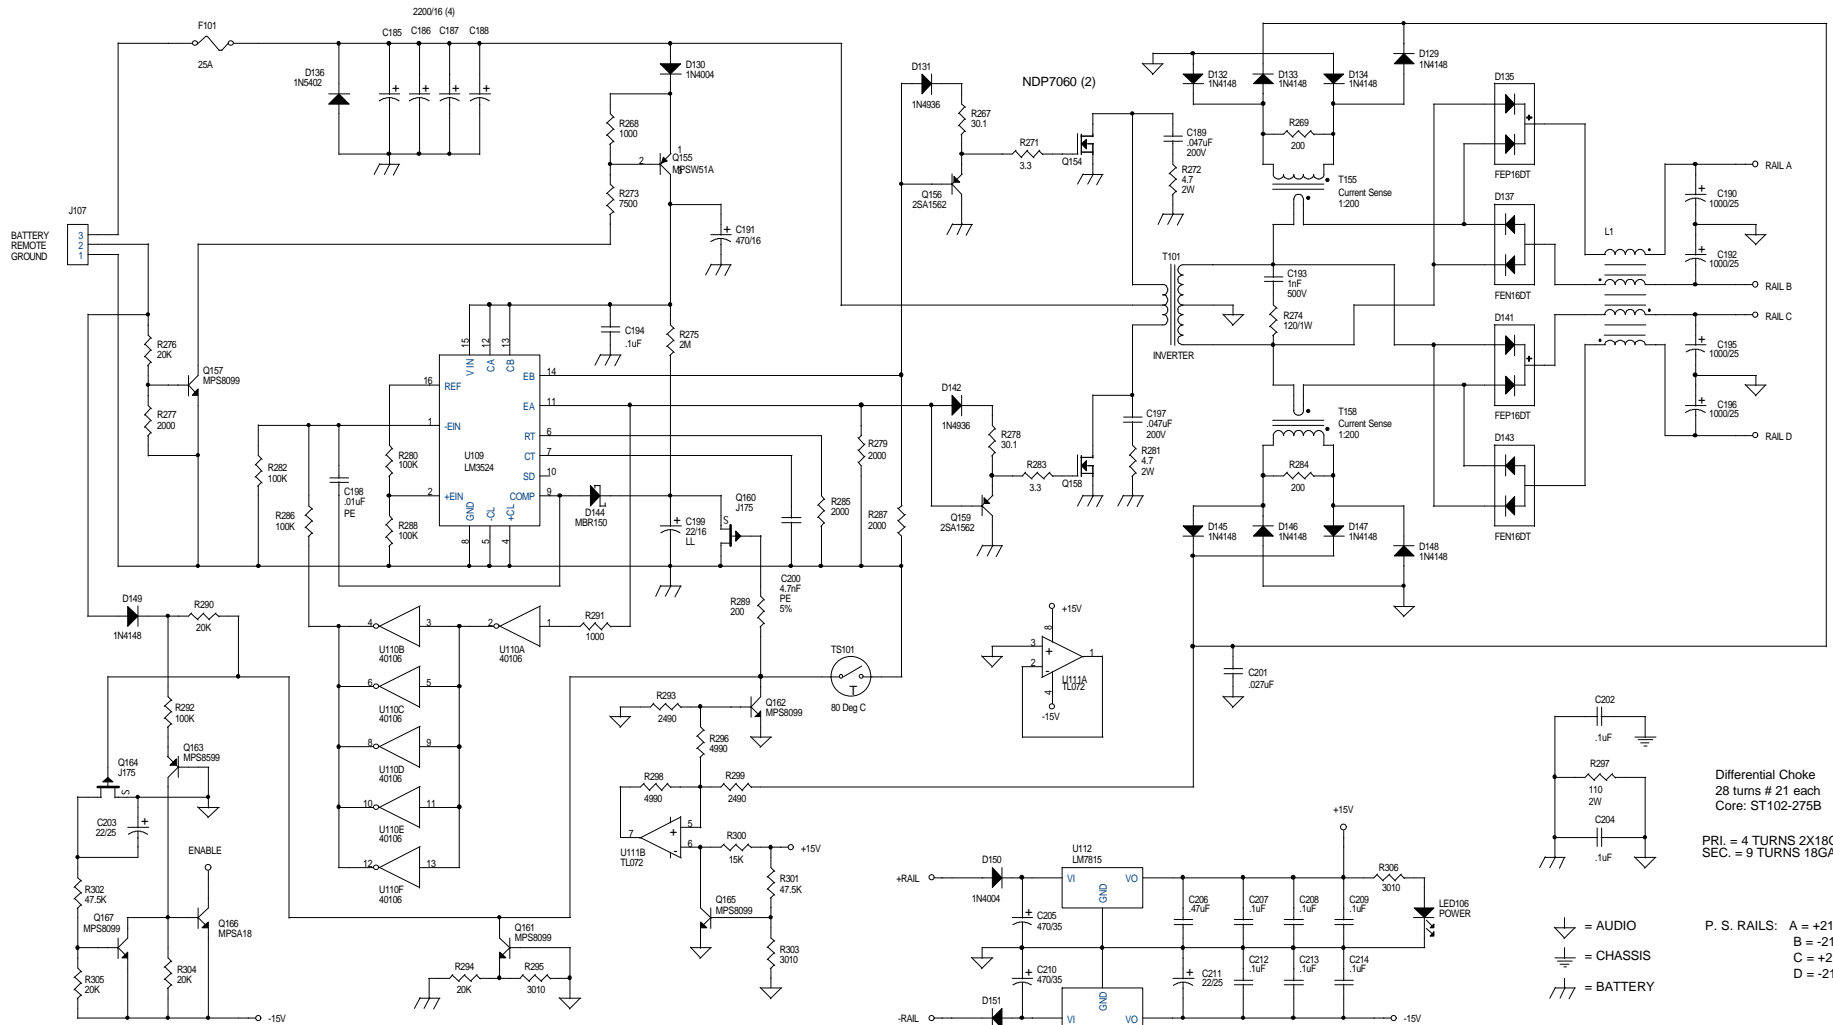

**Soundstream Technologies**  
120 Blue Ravine Road  
Folsom, CA 95630

Title		
Picasso Preamp		
Size	Document Number	Rev
Custom	7400-0012-02	
Date:	Thursday, October 29, 1998	Sheet 1 of 4

<b>Soundstream Technologies</b> 120 Blue Ravine Road Folsom, CA 95630		
Title Picasso Power Amplifiers 1 & 2		
Size Custom	Document Number 7400-0012-02	Rev
Date: Thursday, October 29, 1998	Sheet 2 of 4	

<b>Soundstream Technologies</b>		
120 Blue Ravine Road		
Folsom, CA 95630		
Title		
Picasso Power Amplifiers 3 & 4		
Size	Document Number	Rev
Custom	7400-0012-02	
Date:	Thursday, October 29, 1998	Sheet 3 of 4

Differential Choke  
 28 turns # 21 each  
 Core: ST102-275B

PRI. = 4 TURNS 2X18GA  
 SEC. = 9 TURNS 18GA

P. S. RAILS: A = +21V  
 B = -21V  
 C = +21V  
 D = -21V

- = AUDIO
- = CHASSIS
- = BATTERY

<b>Soundstream Technologies</b> 120 Blue Ravine Road Folsom, CA 95630		
Picasso Power Supply		
Size	Document Number	Rev
Custom	7400-0012-02	
Date:	Thursday, October 29, 1998	Sheet 4 of 4