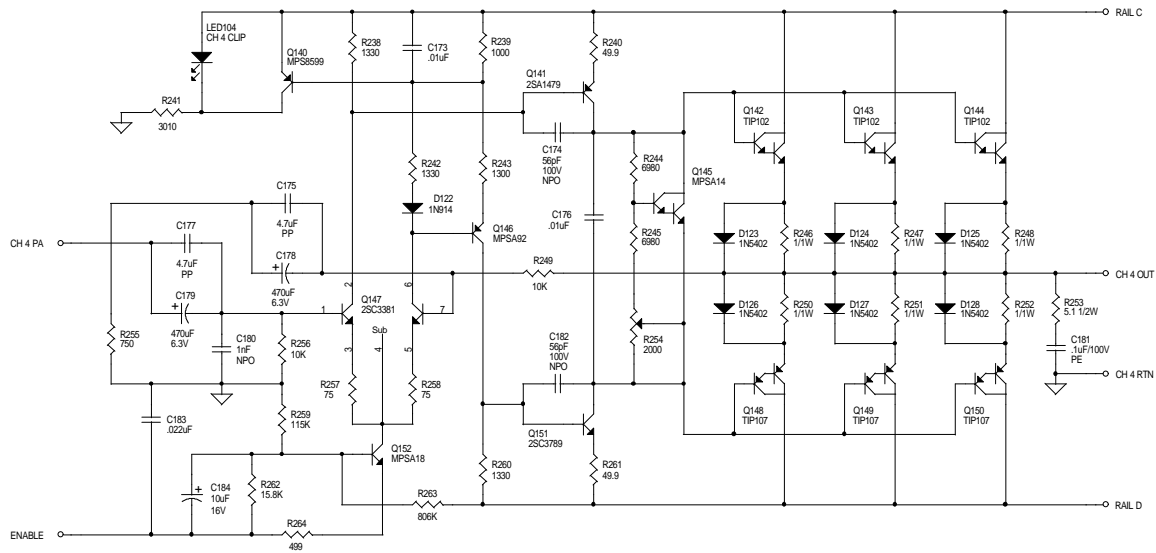

**Soundstream Technologies**  
120 Blue Ravine Road  
Folsom, CA 95630

Title		
Picasso Preamp		
Size	Document Number	Rev
Custom	7400-0012-02	
Date:	Thursday, October 29, 1998	Sheet 1 of 4

<b>Soundstream Technologies</b> 120 Blue Ravine Road Folsom, CA 95630		
Title Picasso Power Amplifiers 1 & 2		
Size Custom	Document Number 7400-0012-02	Rev
Date: Thursday, October 29, 1998	Sheet 2 of 4	

<b>Soundstream Technologies</b>		
120 Blue Ravine Road		
Folsom, CA 95630		
Title		
Picasso Power Amplifiers 3 & 4		
Size	Document Number	Rev
Custom	7400-0012-02	
Date:	Thursday, October 29, 1998	Sheet 3 of 4

Differential Choke  
 28 turns # 21 each  
 Core: ST102-275B

PRI. = 4 TURNS 2X18GA  
 SEC. = 9 TURNS 18GA

P. S. RAILS: A = +21V  
 B = -21V  
 C = +21V  
 D = -21V

- = AUDIO
- = CHASSIS
- = BATTERY

<b>Soundstream Technologies</b> 120 Blue Ravine Road Folsom, CA 95630		
Picasso Power Supply		
Size	Document Number	Rev
Custom	7400-0012-02	
Date:	Thursday, October 29, 1998	Sheet 4 of 4