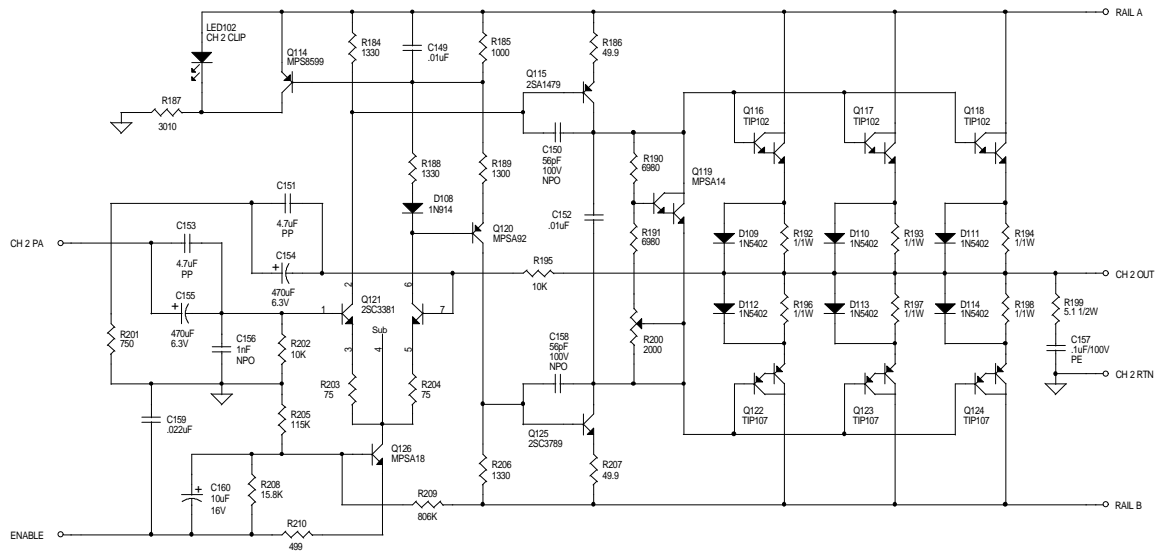

**Soundstream Technologies**  
120 Blue Ravine Road  
Folsom, CA 95630

Title		
Picasso Preamp		
Size	Document Number	Rev
Custom	7400-0012-02	
Date:	Thursday, October 29, 1998	Sheet 1 of 4

<b>Soundstream Technologies</b> 120 Blue Ravine Road Folsom, CA 95630		
Title Picasso Power Amplifiers 1 & 2		
Size Custom	Document Number 7400-0012-02	Rev
Date: Thursday, October 29, 1998	Sheet 2 of 4	

<b>Soundstream Technologies</b>		
120 Blue Ravine Road		
Folsom, CA 95630		
Title		
Picasso Power Amplifiers 3 & 4		
Size	Document Number	Rev
Custom	7400-0012-02	
Date:	Thursday, October 29, 1998	Sheet 3 of 4

Differential Choke  
 28 turns # 21 each  
 Core: ST102-275B

PRI. = 4 TURNS 2X18GA  
 SEC. = 9 TURNS 18GA

P. S. RAILS: A = +21V  
 B = -21V  
 C = +21V  
 D = -21V

- = AUDIO
- = CHASSIS
- = BATTERY

<b>Soundstream Technologies</b> 120 Blue Ravine Road Folsom, CA 95630		
Picasso Power Supply		
Size	Document Number	Rev
Custom	7400-0012-02	
Date:	Thursday, October 29, 1998	Sheet 4 of 4