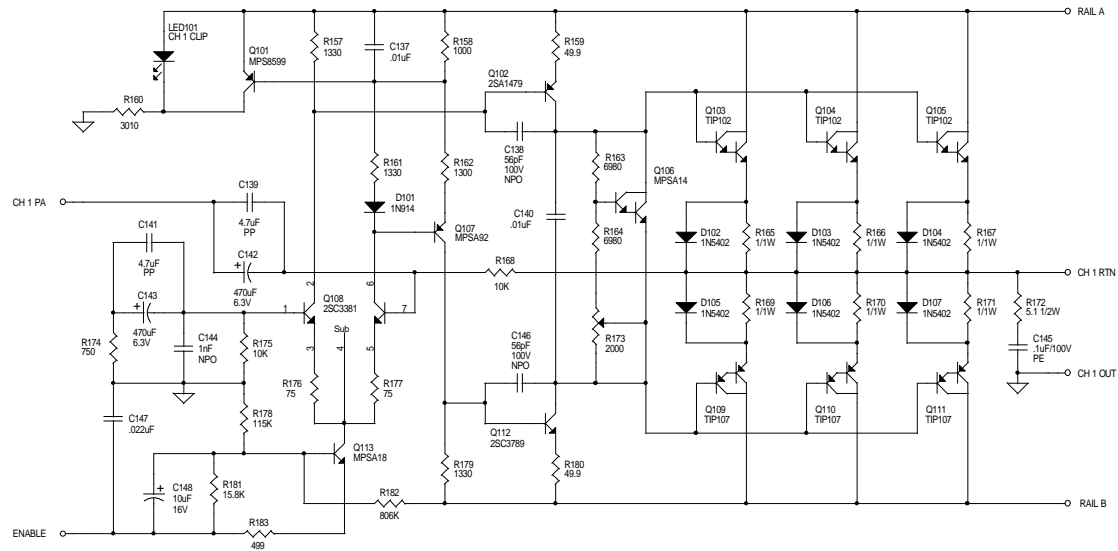

**Soundstream Technologies**  
120 Blue Ravine Road  
Folsom, CA 95630

Title		
Picasso Preamp		
Size	Document Number	Rev
Custom	7400-0012-02	
Date:	Thursday, October 29, 1998	Sheet 1 of 4

<b>Soundstream Technologies</b> 120 Blue Ravine Road Folsom, CA 95630		
Title Picasso Power Amplifiers 1 & 2		
Size Custom	Document Number 7400-0012-02	Rev
Date: Thursday, October 29, 1998	Sheet 2 of 4	

<b>Soundstream Technologies</b>		
120 Blue Ravine Road		
Folsom, CA 95630		
Title		
Picasso Power Amplifiers 3 & 4		
Size	Document Number	Rev
Custom	7400-0012-02	
Date:	Thursday, October 29, 1998	Sheet 3 of 4

Differential Choke  
 28 turns # 21 each  
 Core: ST102-275B

PRI. = 4 TURNS 2X18GA  
 SEC. = 9 TURNS 18GA

P. S. RAILS: A = +21V  
 B = -21V  
 C = +21V  
 D = -21V

- = AUDIO
- = CHASSIS
- = BATTERY

<b>Soundstream Technologies</b> 120 Blue Ravine Road Folsom, CA 95630		
Picasso Power Supply		
Size	Document Number	Rev
Custom	7400-0012-02	
Date:	Thursday, October 29, 1998	Sheet 4 of 4