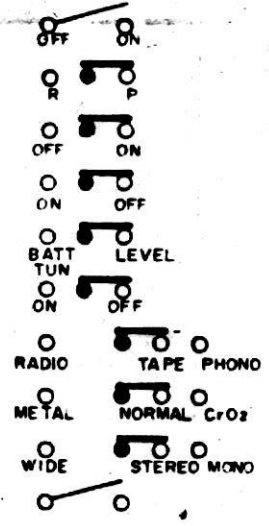

TA 7237

P10-200

PS 4.15

- S102 POWER SW
- S201-1~10 REC/PLAY SW
- S202 POWER SW
- S203 SLEEP SW
- S204-1~2 LEVEL / BATTERY, TUNING SW
- S205-1~2 LOUDNESS SW
- S206-1~7 FUNCTION SW
- S207-1~3 TAPE SELECT SW
- S208-1~3 MODE SW
- S601 MECHANISM SW