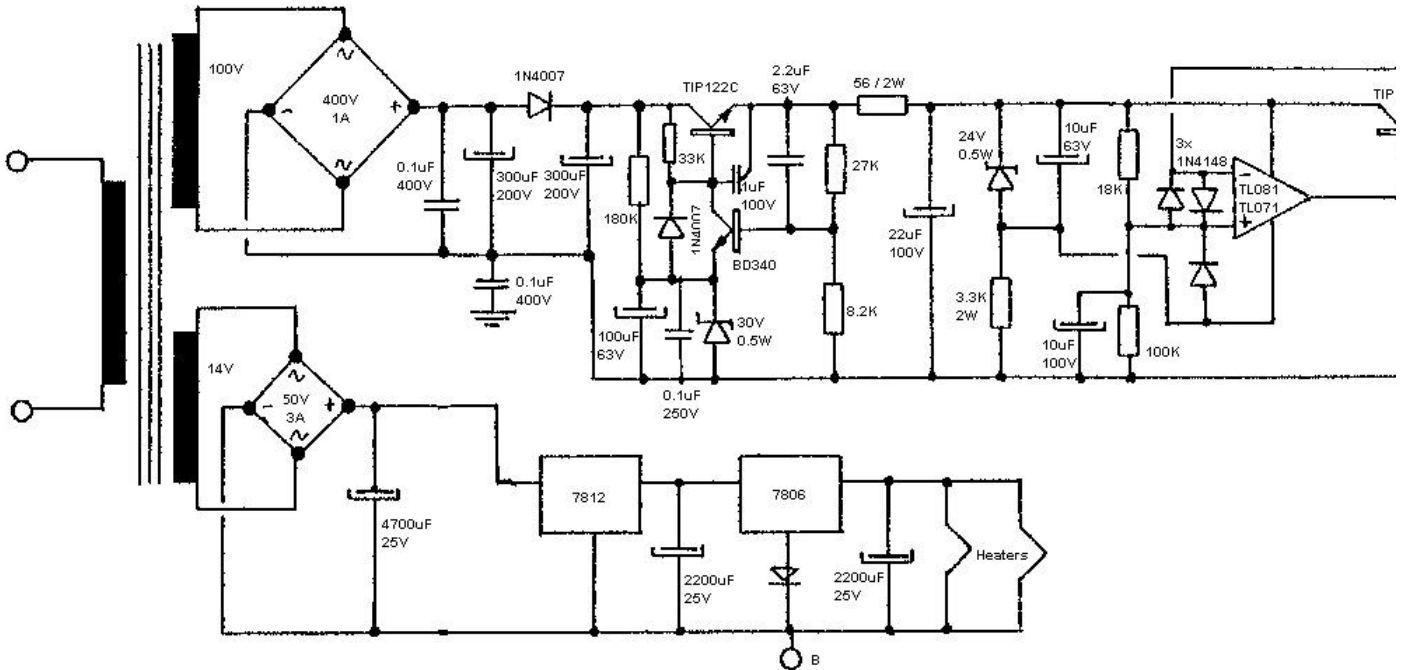

[Back to home page](#)
[Back to audio electronics page](#)

Hampton MC Preamp

Preamplifier

Schematic found in "Manuale Hi-Fi a valvole" Vol. 1 by Luciani Macri & Riccardo Gardini.

Power Supply

[Back to top](#)