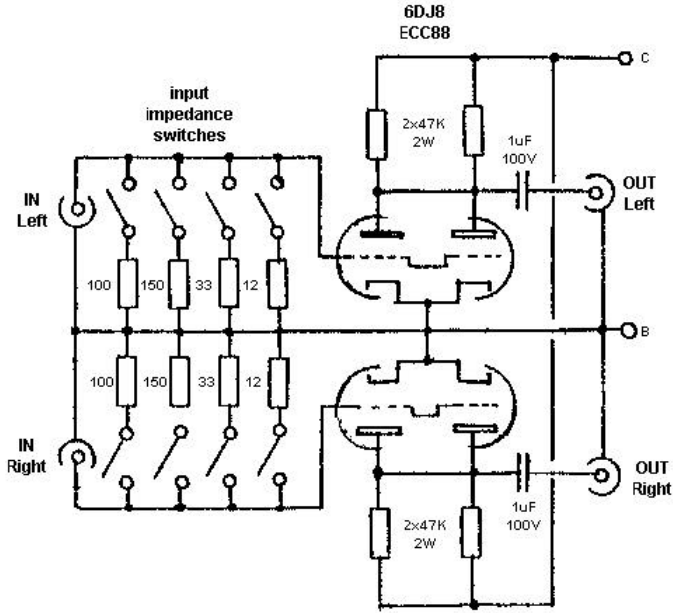

[Back to home page](#)
[Back to audio electronics page](#)

Hampton MC Preamp

Preamplifier

Schematic found in "Manuale Hi-Fi a valvole" Vol. 1 by Luciani Macri & Riccardo Gardini.

Power Supply

[Back to top](#)