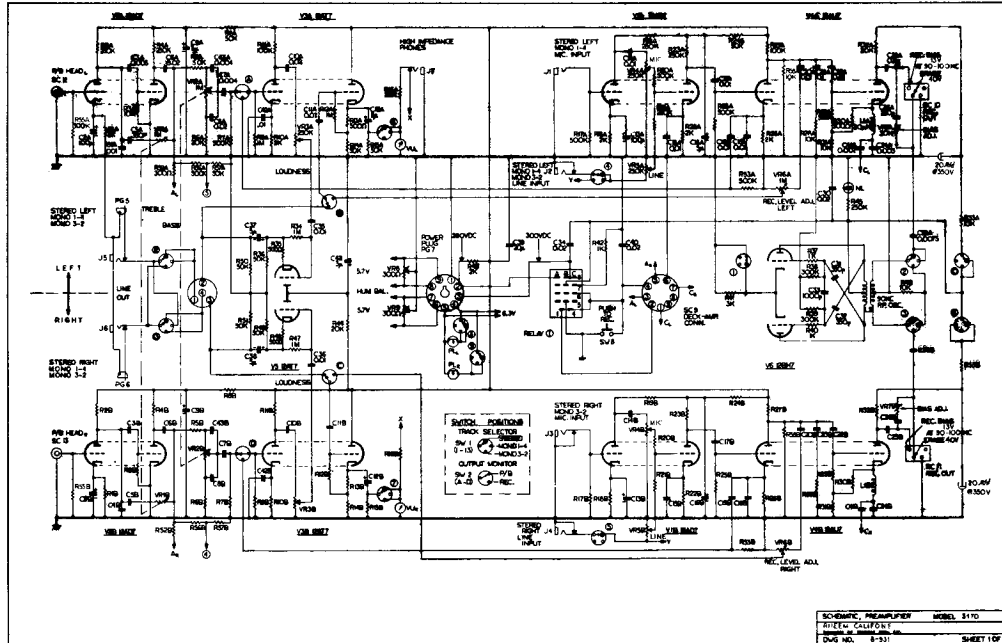

MODEL 3170

Tube Chassis Layout