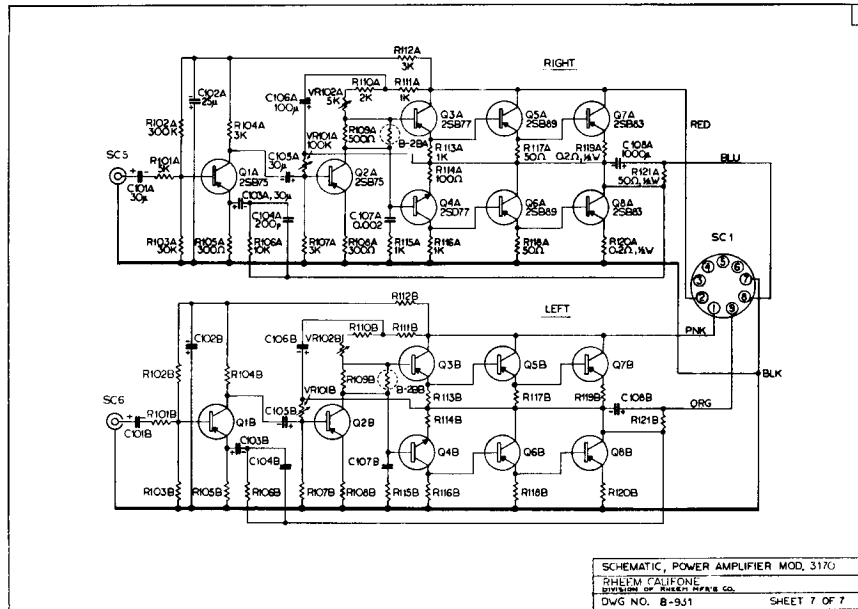

MODEL 3170

Tube Chassis Layout